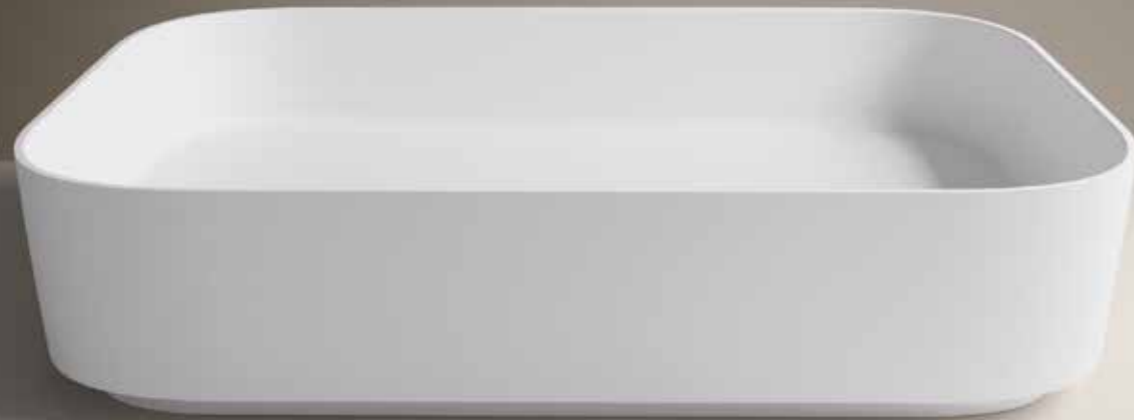

LIVIN-STONE®

Qube 9

LAVABO QUBE 9 / QUBE 9 WASHBASIN
60x38xh13,5 cm