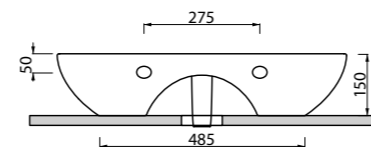

Art. LVF03
Lavabo ovale da appoggio 70 cm senza troppopieno
Laid on oval washbasin 70 cm without overflow

_LAVABO FLAT 4

Art. LVF04
Lavabo ovale monoforo 70 cm installabile da appoggio o sospeso
Single hole oval washbasin 70 cm, can be installed laid on or wall hung