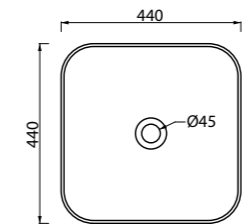

_LAVABO QUBE 1