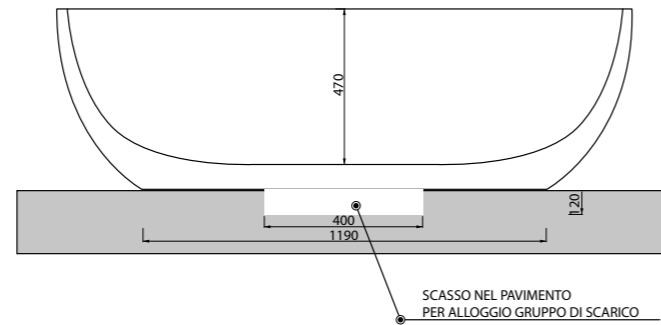

Livin-stone vasche