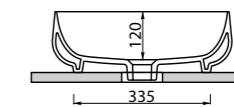

_LAVABO QUBE 1