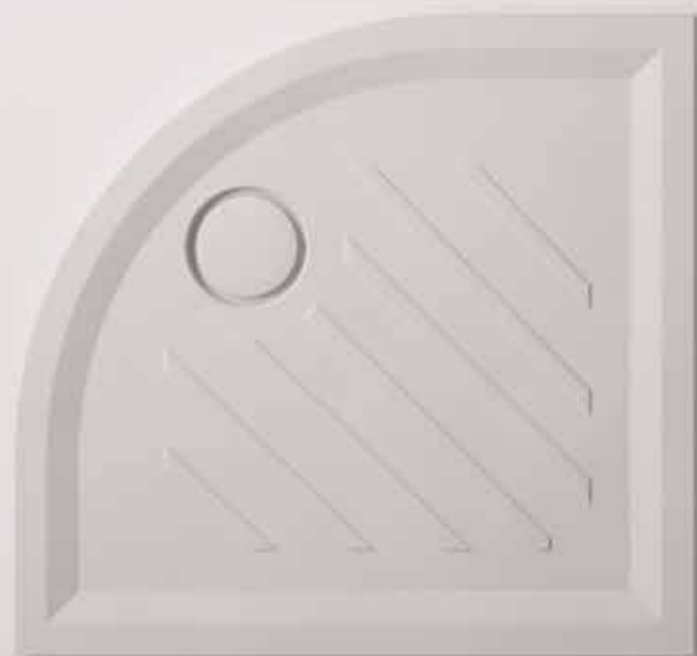

LINEA QUADRATO

Piatto doccia quadrato smaltato su tre lati installabile ad appoggio

Square shower tray, glazed on three sides, to be installed laid on

Disponibile nelle misure
Available sizes

80x80xh6,5
90x90xh6,5

LINEA RETTANGOLARE

Piatto doccia rettangolare smaltato su tre lati installabile ad appoggio

Rectangular shower tray, glazed on three sides, to be installed laid on

Disponibile nelle misure
Available sizes

72x90xh6,5
70x100xh6,5
70x120xh6,5
70x140xh6,5
80x100xh6,5
80x120xh6,5
80x140xh6,5

LINEA ANGOLARE

Piatto doccia angolare smaltato su lato curvo

Angular shower tray, glazed on curve side, to be installed laid on

Disponibile nelle misure
Available sizes

80x80xh6,5
90x90xh6,5