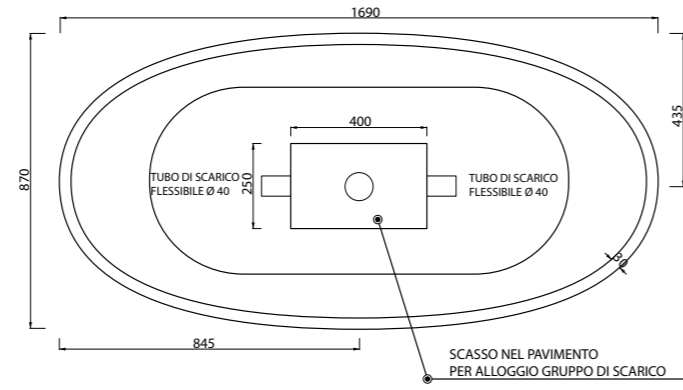

Livin-stone vasche