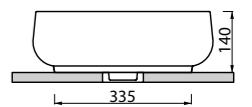

_LAVABO QUBE 1