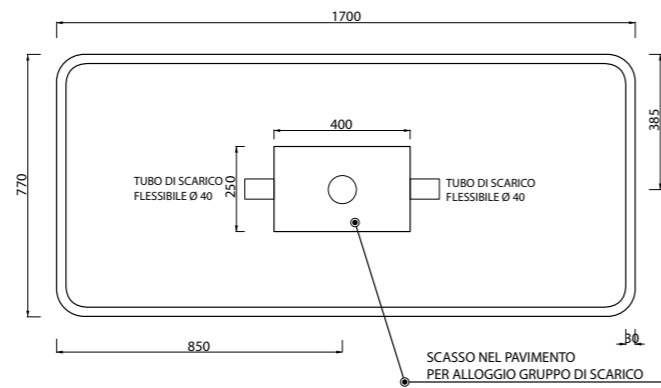

_VASCA BULL IN SOLID SURFACE

Art. VBL
Vasca in solid surface installabile in centro stanza
Free standing solid surface bath tub