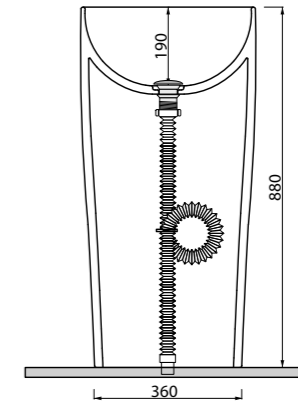

Lavabi

Art. LVF05
Lavabo monoblocco in ceramica senza troppopieno scarico a terra
Ceramic free standing washbasin without overflow floor trap
Art. LVF05/P
Lavabo monoblocco in ceramica senza troppopieno scarico a parete
Ceramic free standing washbasin without overflow wall trap

SCARICO A TERRA