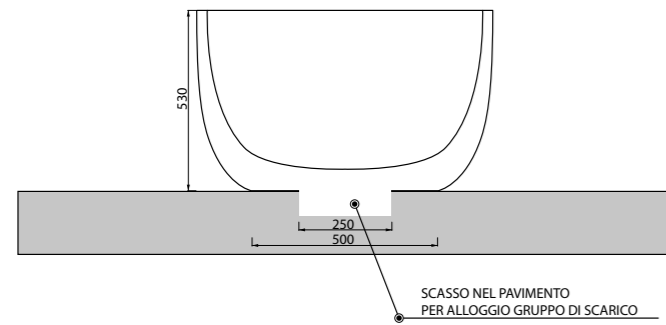

Livin-stone vasche