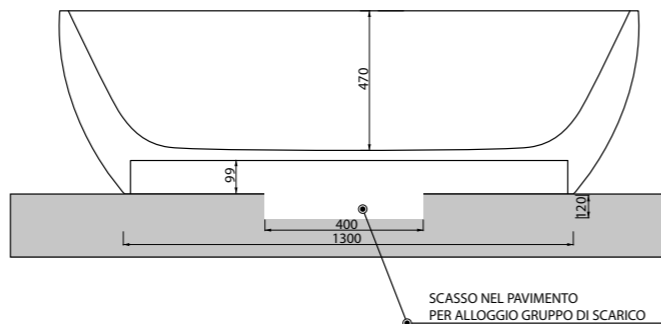

_VASCA BULL IN SOLID SURFACE

Art. VBL
Vasca in solid surface installabile in centro stanza
Free standing solid surface bath tub