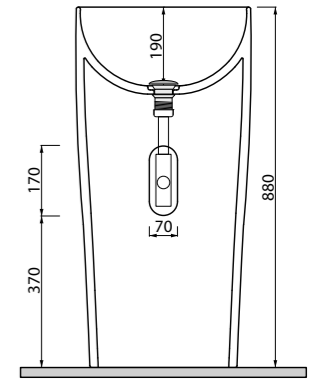

SCARICO A PARETE