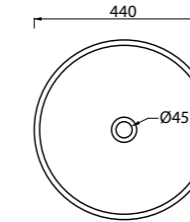

_LAVABO MONOBLOCCO FLAT 6 IN SOLID SURFACE

Art. LVF6
Lavabo monoblocco in solid surface senza troppopieno
Solid surface free standing washbasin without overflow