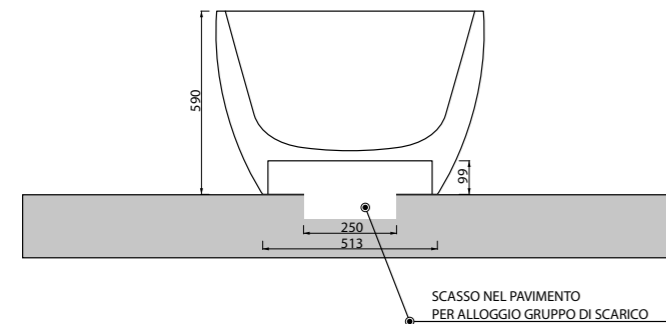

_VASCA BULL IN SOLID SURFACE

Art. VBL
Vasca in solid surface installabile in centro stanza
Free standing solid surface bath tub