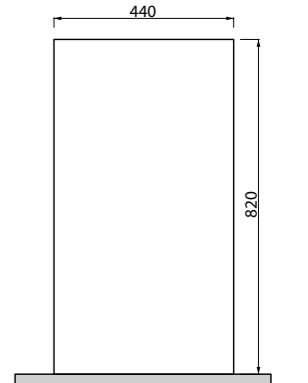

_LAVABO QUBE 9

Art. LVQ9
Lavabo rettangolare da appoggio 60x44 cm senza troppopieno
Laid on rectangular washbasin 60x44 cm without overflow

Livin-stone lavabi