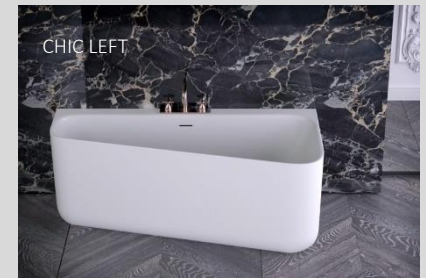

CONCEPT DESIGNS – LITTLE SPACE MIRACLE

Elegant space miracle! Our CHIC and TIDY reflect perfectly the high degree of our manufacturer know how.

Finest alignment combined with well rounded shapes leads to one of a kind design.