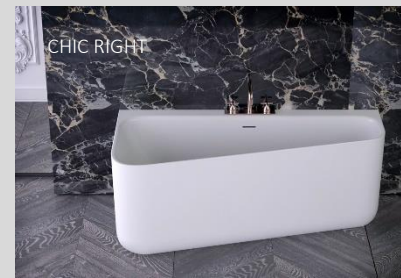

CONCEPT DESIGNS – LITTLE SPACE MIRACLE

Elegant space miracle! Our CHIC and TIDY reflect perfectly the high degree of our manufacturer know how.

Finest alignment combined with well rounded shapes leads to one of a kind design.