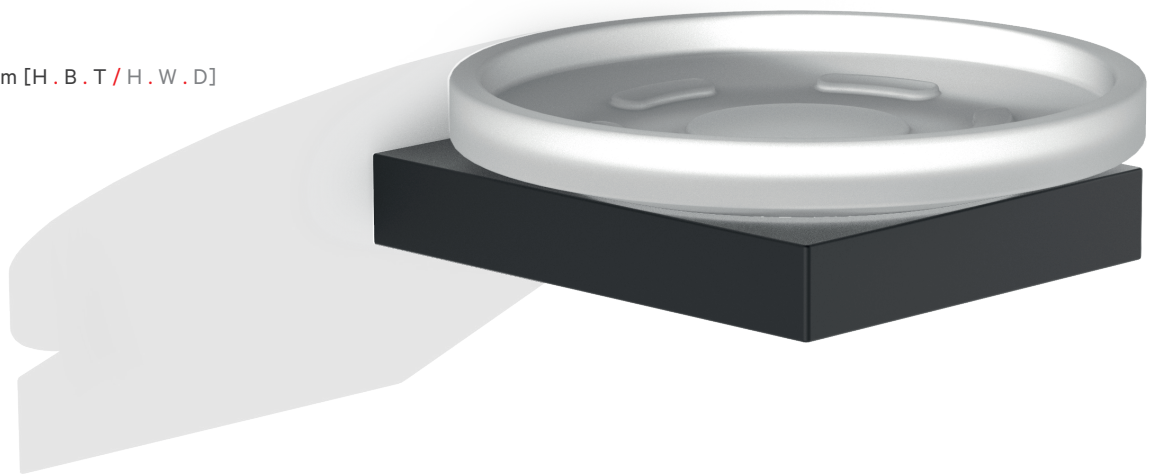

WANDSEIFENSPENDER /
SOAP DISPENSER WALL MOUNTED

CT WSP
16 x 8 x 11 cm [H . B . T / H . W . D]

alle / all
Schwarz matt / Black matt
Chrom / Chrome

WANDMUNDGLAS /
TUMBLER WALL MOUNTED

CT WMG
10 x 8 x 10 cm [H . B . T / H . W . D]

alle / all
Schwarz matt / Black matt
Chrom / Chrome

WANDSEIFENSCHALE /
SOAP DISH WALL MOUNTED

CT WSS
3 x 11 x 11 cm [H . B . T / H . W . D]

HAKEN / HOOK

CT HAK1
6 x 2 x 4 cm [H . B . T / H . W . D]
EINZELN / SINGLE