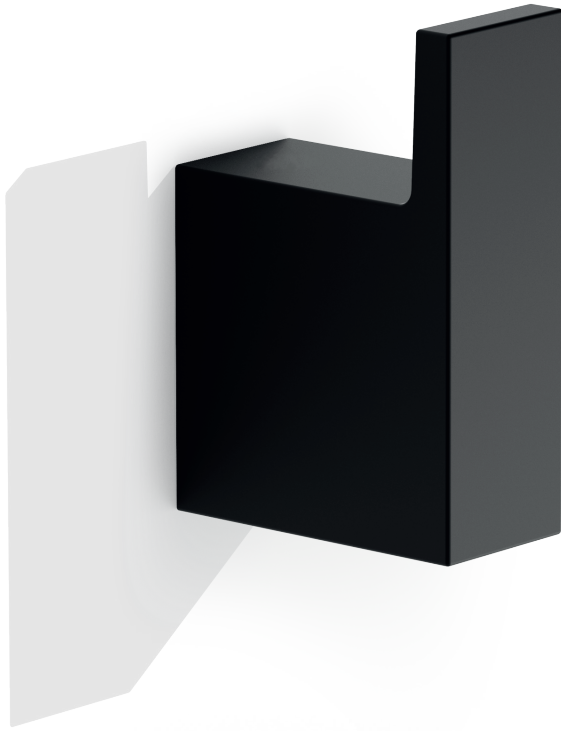

HAKEN / HOOK

CT HAK1
6 x 2 x 4 cm [H . B . T / H . W . D]
EINZELN / SINGLE

CT HAK2
3 x 7 x 3 cm [H . B . T / H . W . D]
DOPPELT / DOUBLE

alle / all
Schwarz matt / Black matt
Chrom / Chrome