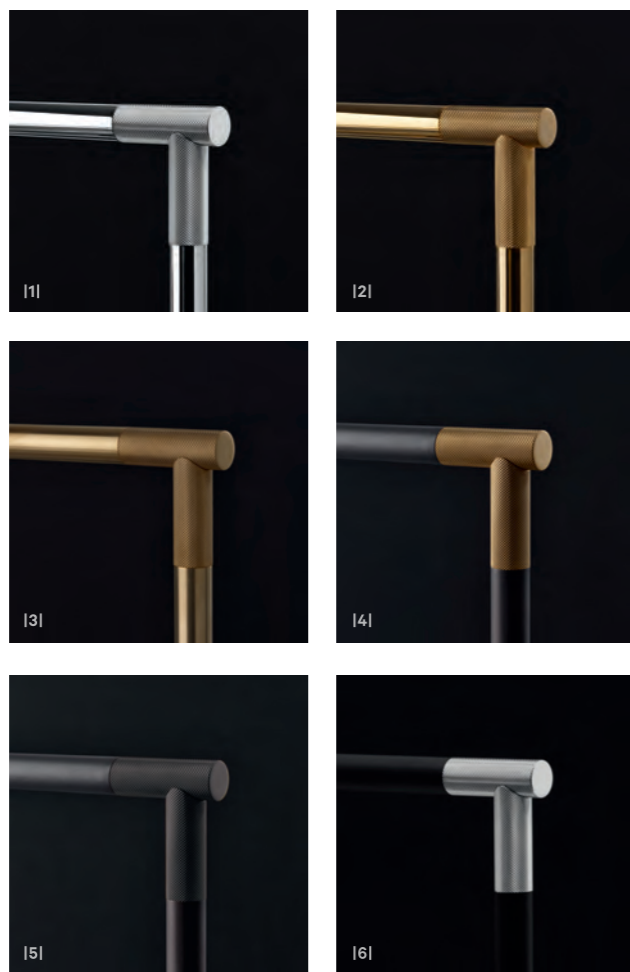

CLUB

- 11 CHROM & CHROM / CHROME & CHROME
- 12 GOLD & GOLD / GOLD & GOLD (24 CARAT)
- 13 GOLD MATT & GOLD MATT / GOLD MATT & GOLD MATT (24 CARAT)
- 14 DUNKELBRONZE & GOLD MATT / DARK BRONZE & GOLD MATT (24 CARAT)
- 15 DUNKELBRONZE & DUNKELBRONZE / DARK BRONZE & DARK BRONZE (CLUB HT)
- 16 SCHWARZ MATT & CHROM / BLACK MATT & CHROME
- 17 SCHWARZ MATT & SCHWARZ MATT / BLACK MATT & BLACK MATT **INEWI**