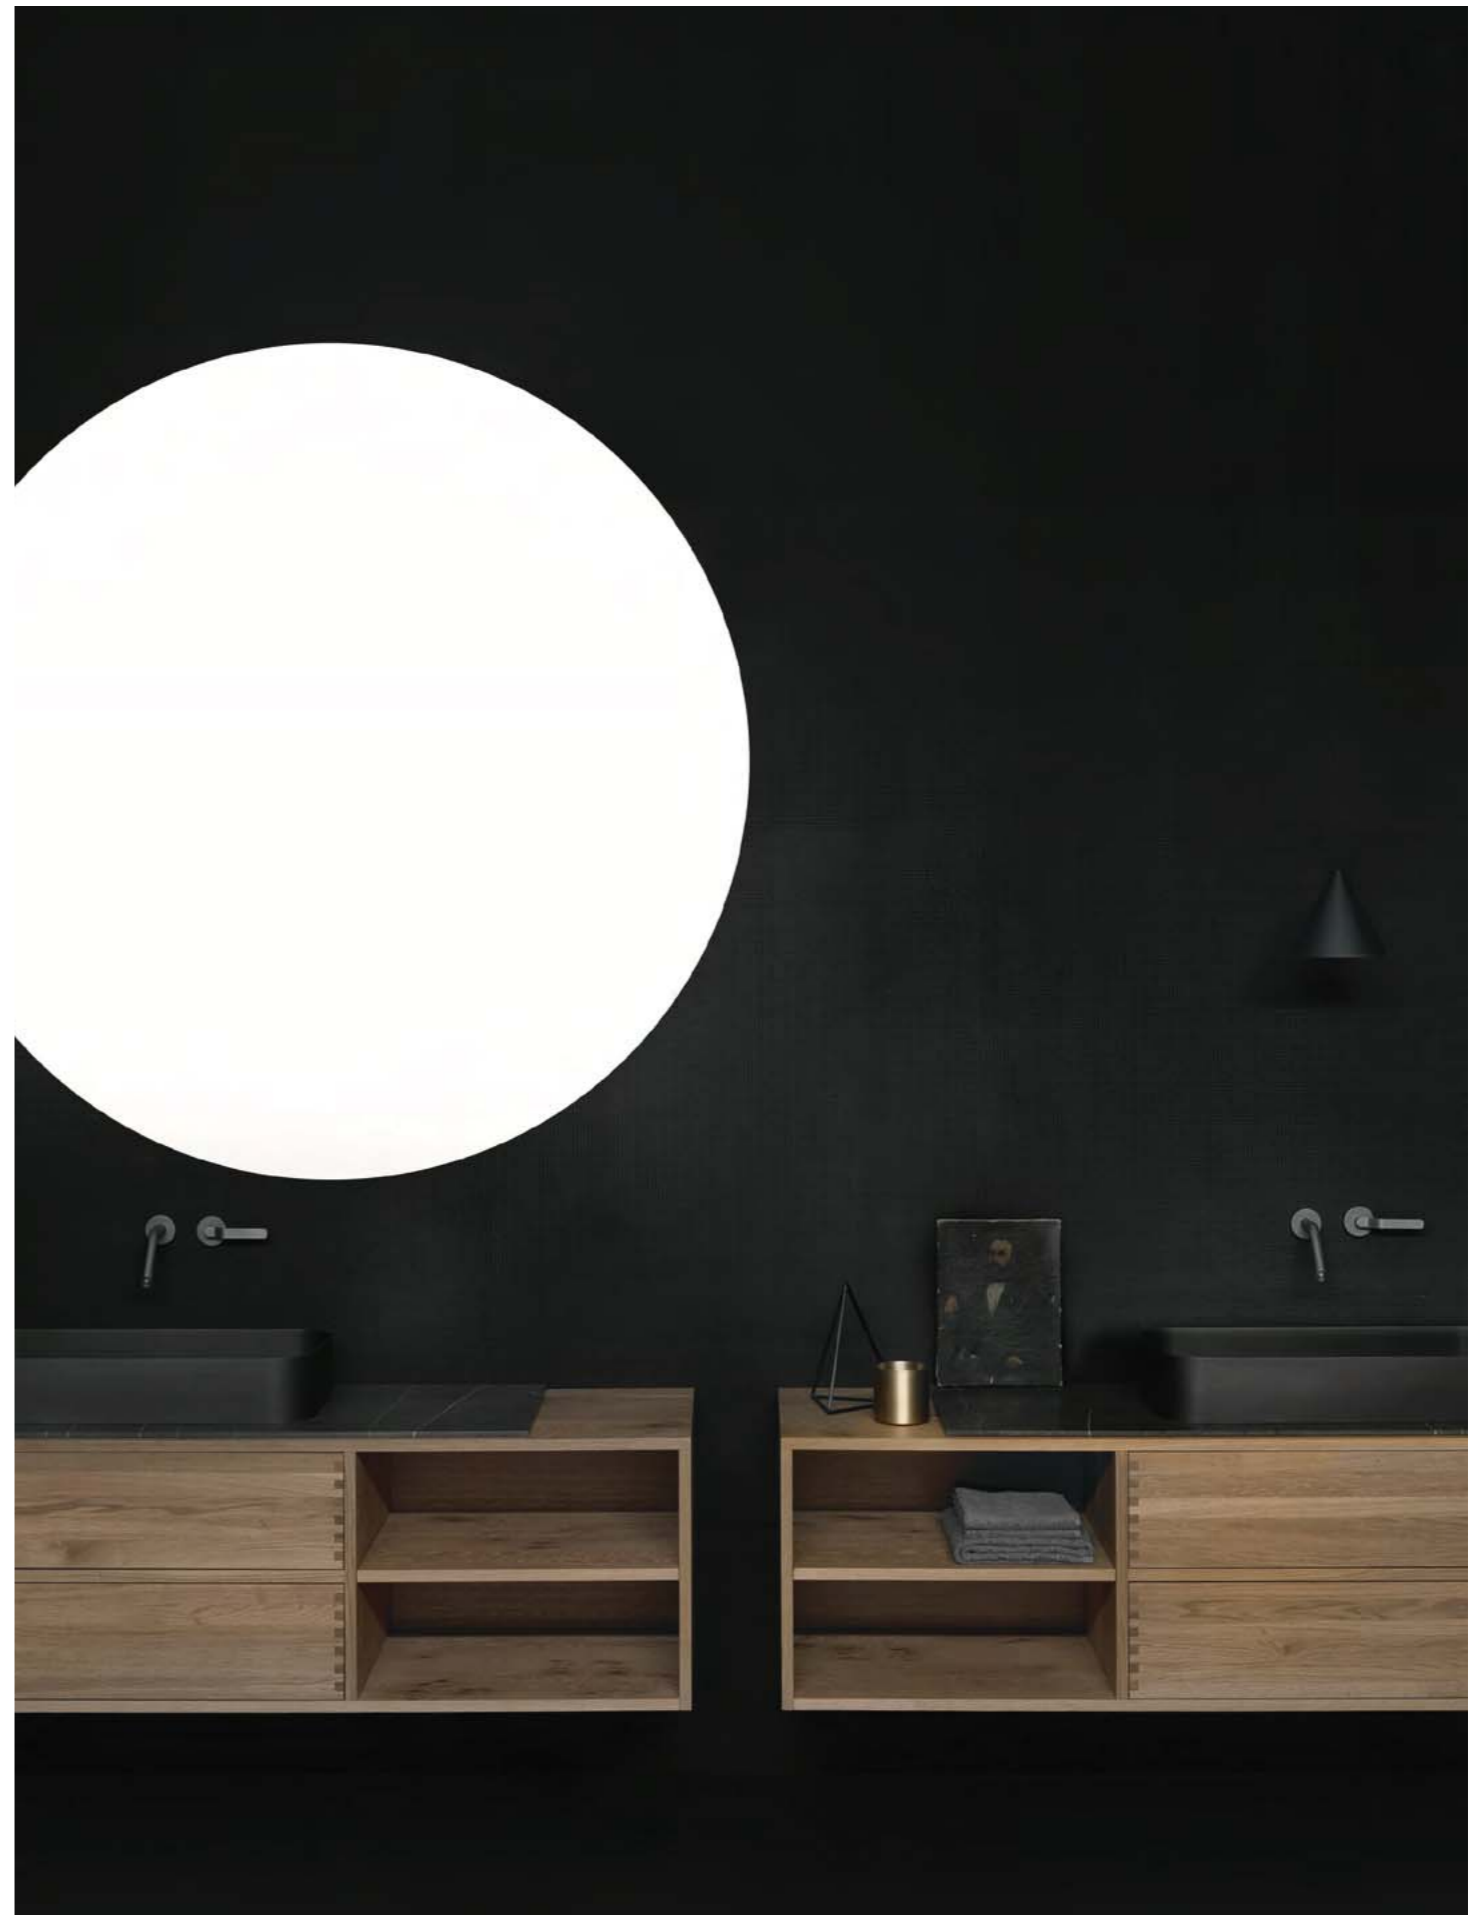

Fisher island / P. Lissoni + CRS Boffi
washbasins

Pipe / M. Wanders
wall-mounted taps

Wk6 / P. Lissoni
mirror

Giò / CRS Boffi
lamp

water inner

Wood-in / P. Lissoni
cabinets

Garden / P. Lissoni
washbasins

Garden / P. Lissoni
wall-mounted taps