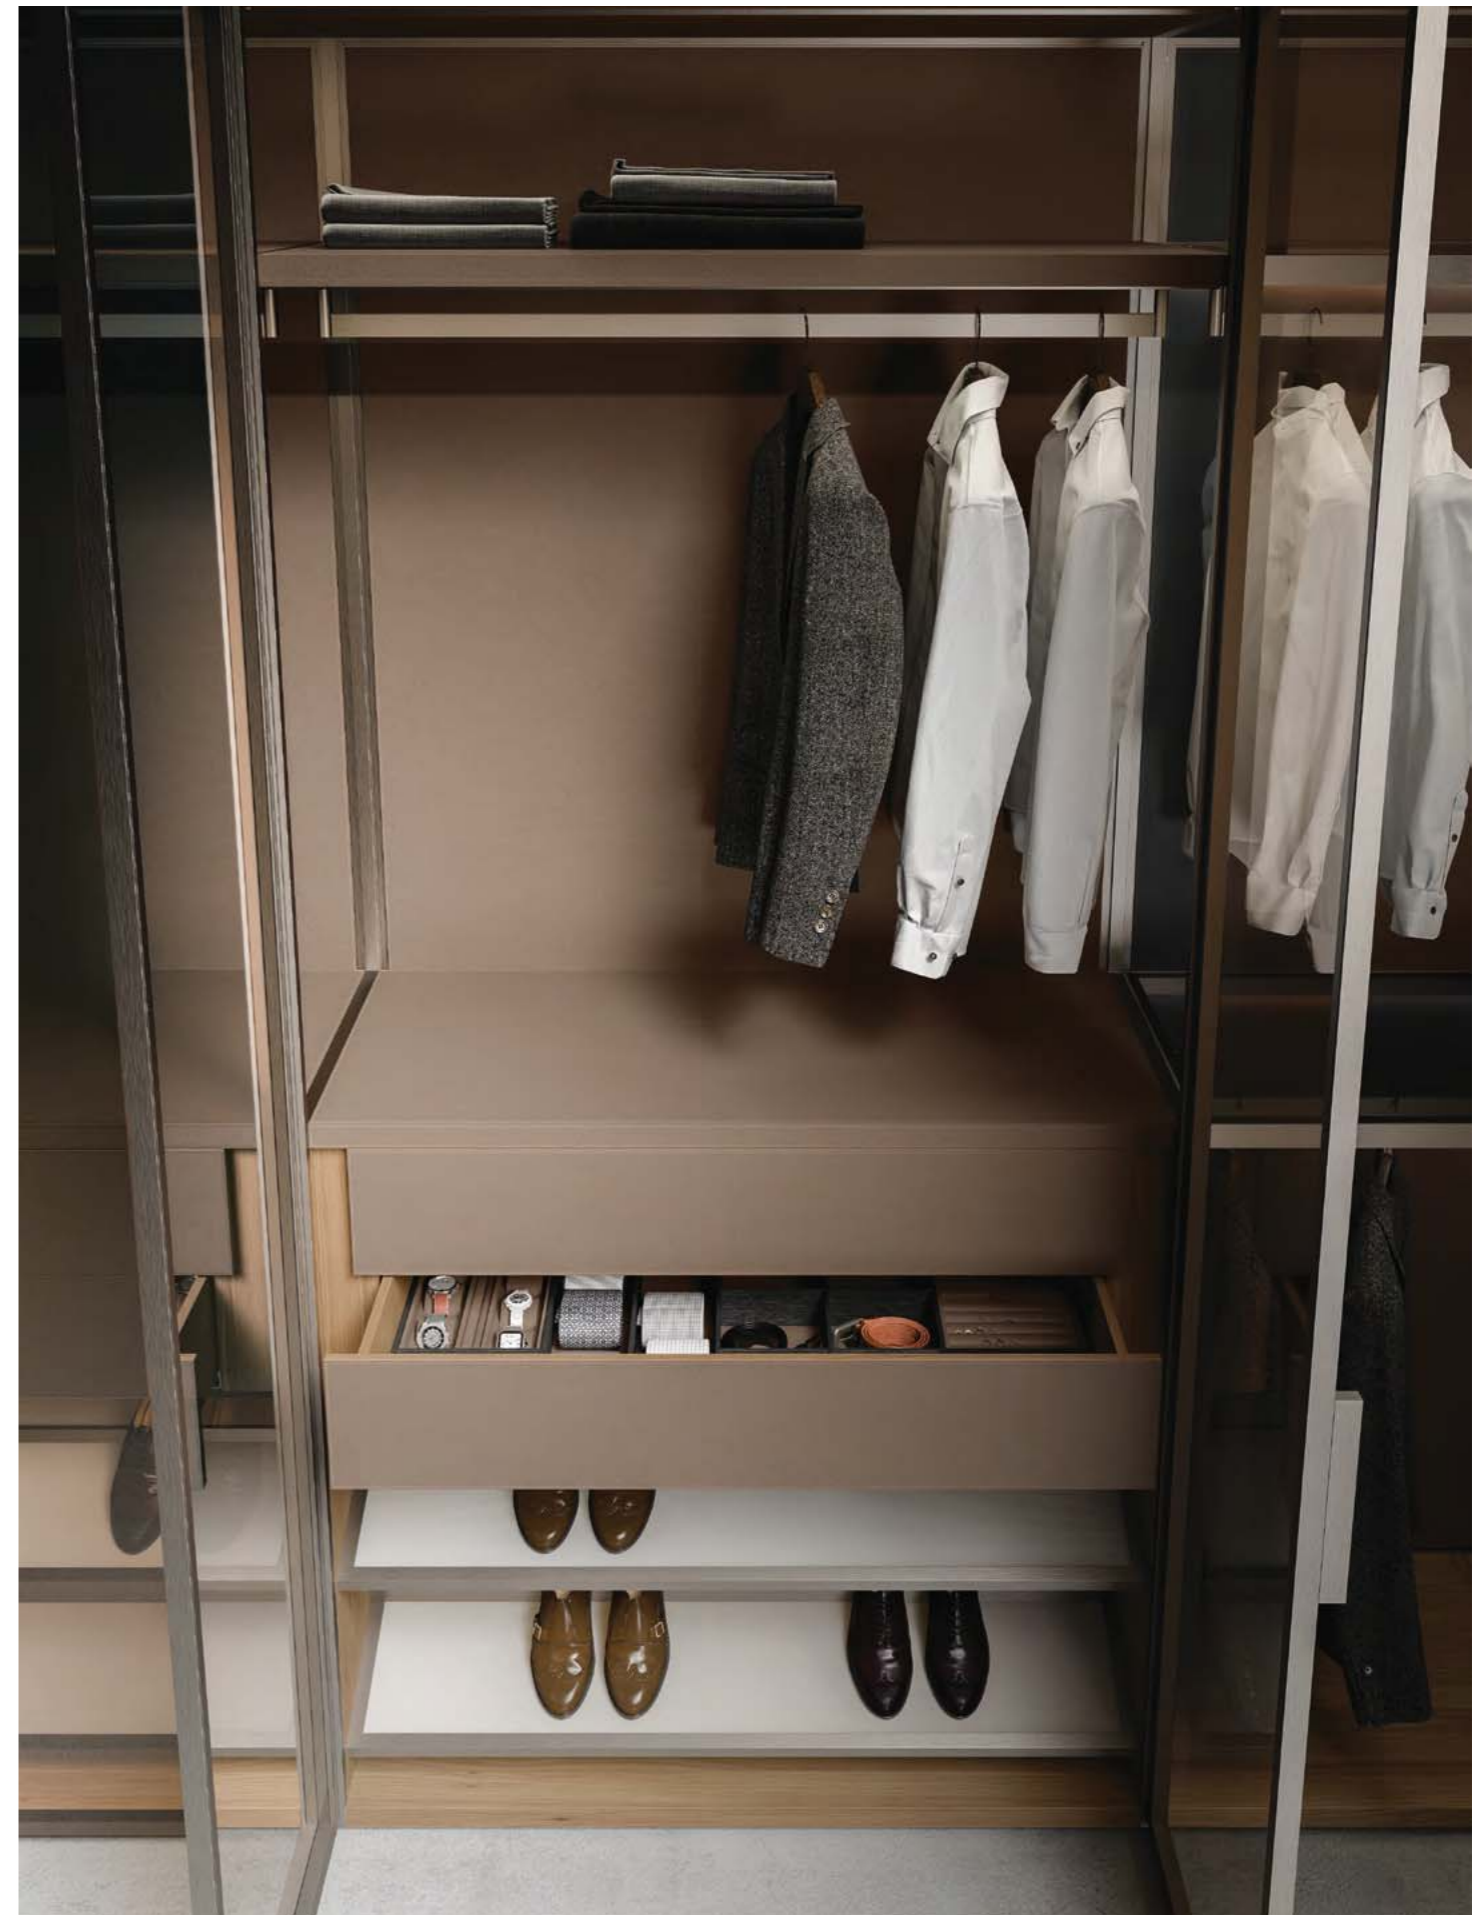

Giò / CRS Boffi
lamp

Fisher Island Stone /
P. Lissoni + CRS Boffi
bathtub

Eclipse / Studiocharlie
floor-mounted bathtub tap

Antibes / P. Lissoni
walk-in closet

Japo / M. Luca
ADL
doors system

Antibes / P. Lissoni
walk-in closet
Antibes / P. Lissoni
accessories