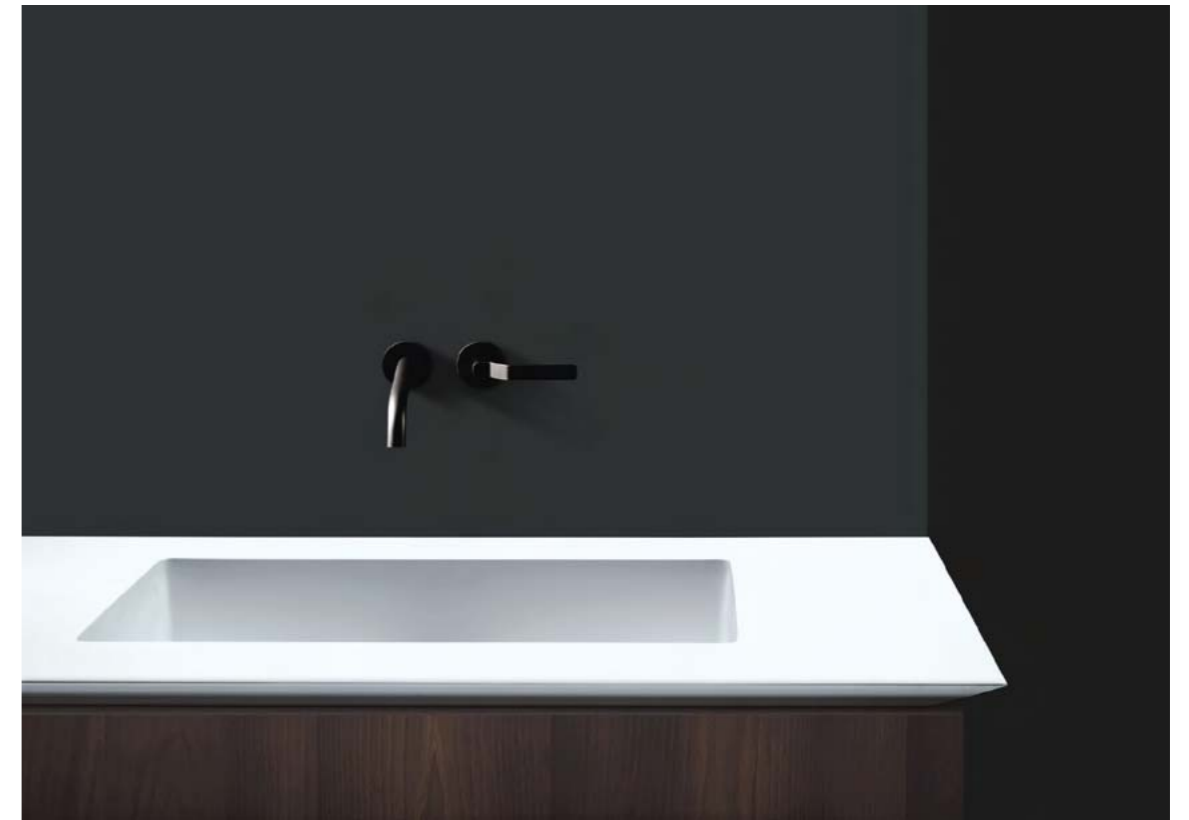

B14 / N. Wengen
cabinets

Universal / CRS Boffi
washbasin

Garden / P. Lissoni
wall-mounted tap

Wk6 / P. Lissoni
mirror

Po / C. Silvestrin
bathtub