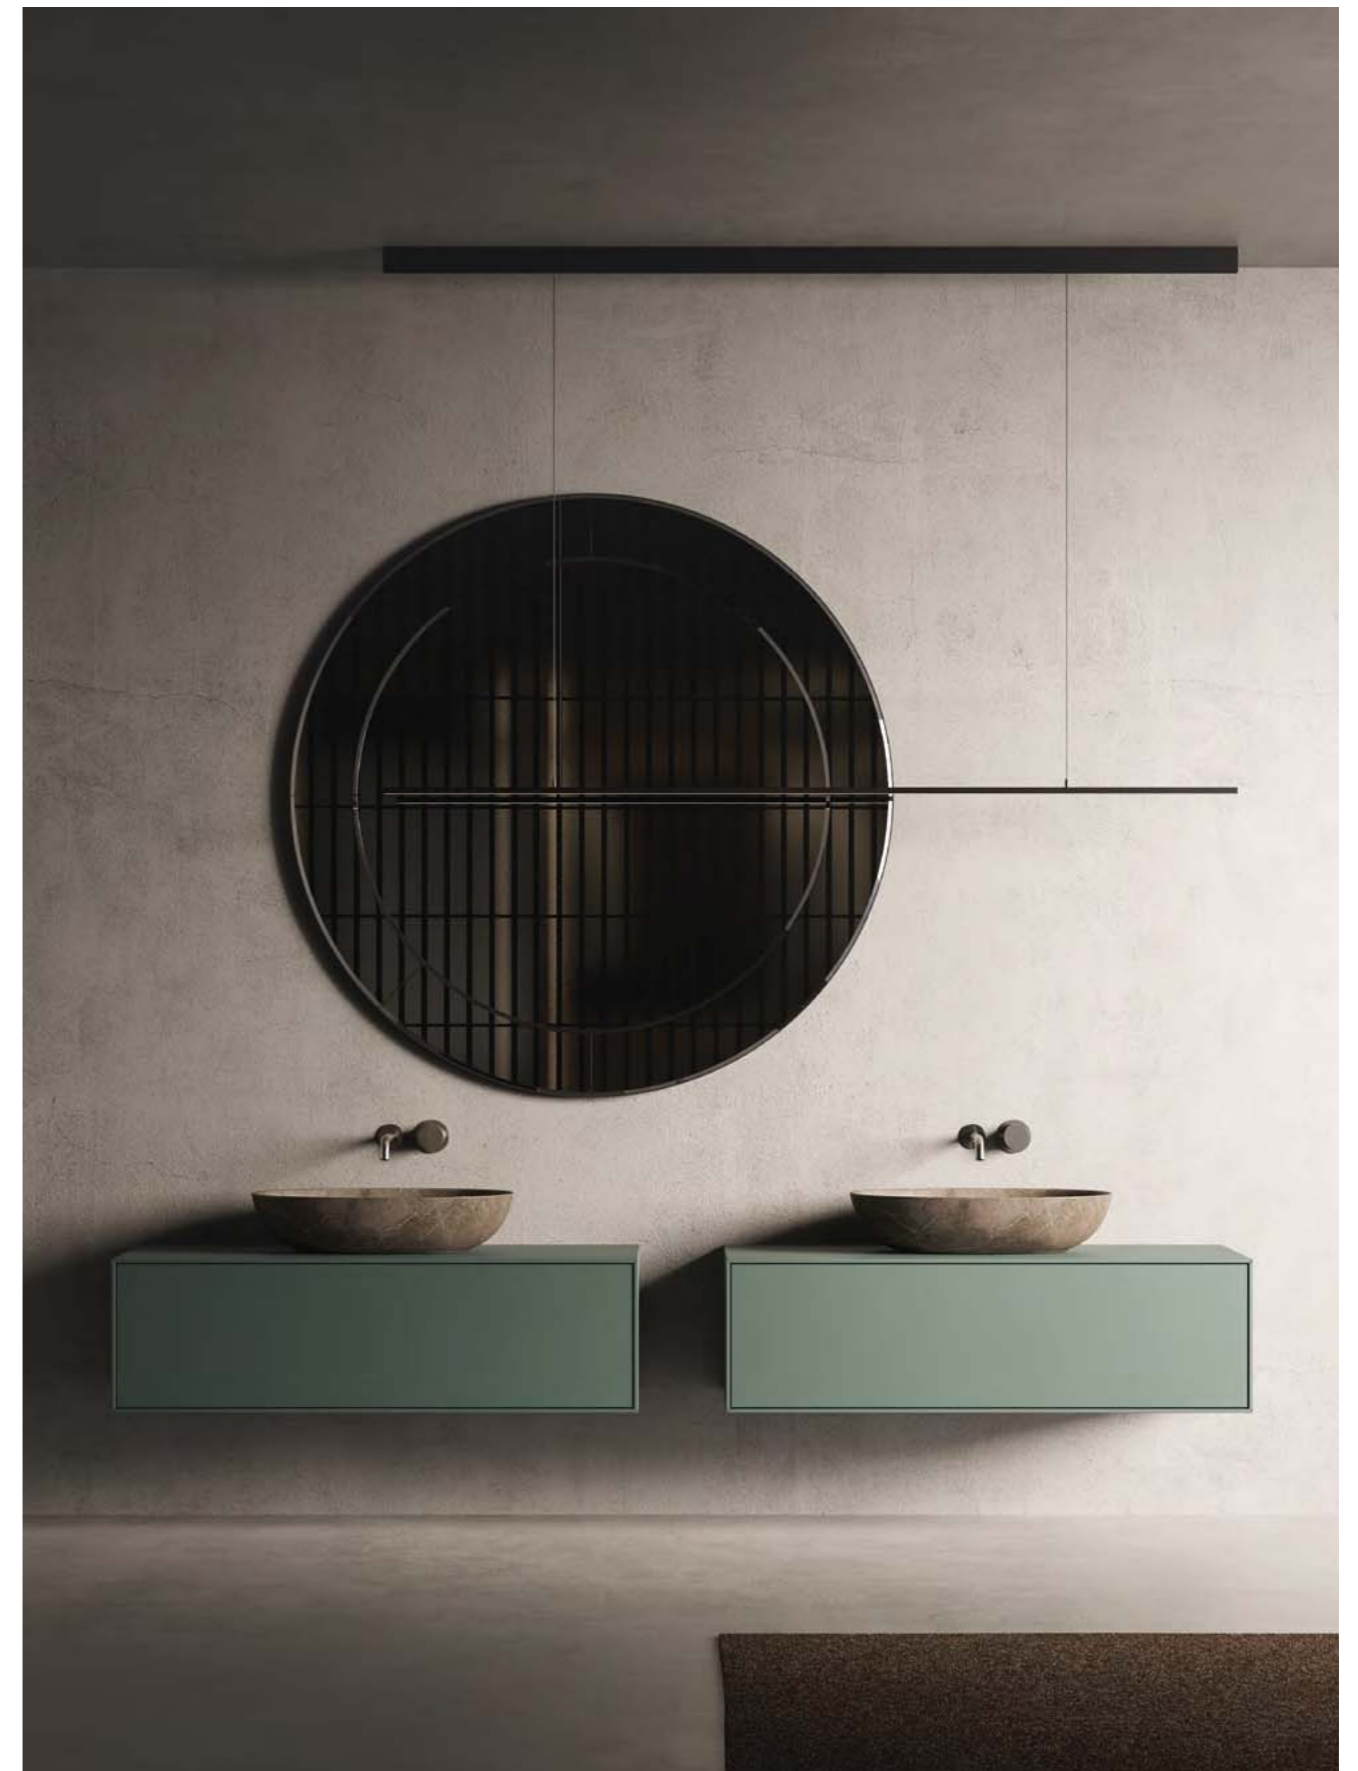

Flyer / CRS Boffi
cabinets

Fisher island Stone /
P. Lissoni + CRS Boffi
washbasins

Eclipse / Studiocharlie
wall-mounted taps

Veneziana / P. Lissoni
mirror

Giò / CRS Boffi
lamp