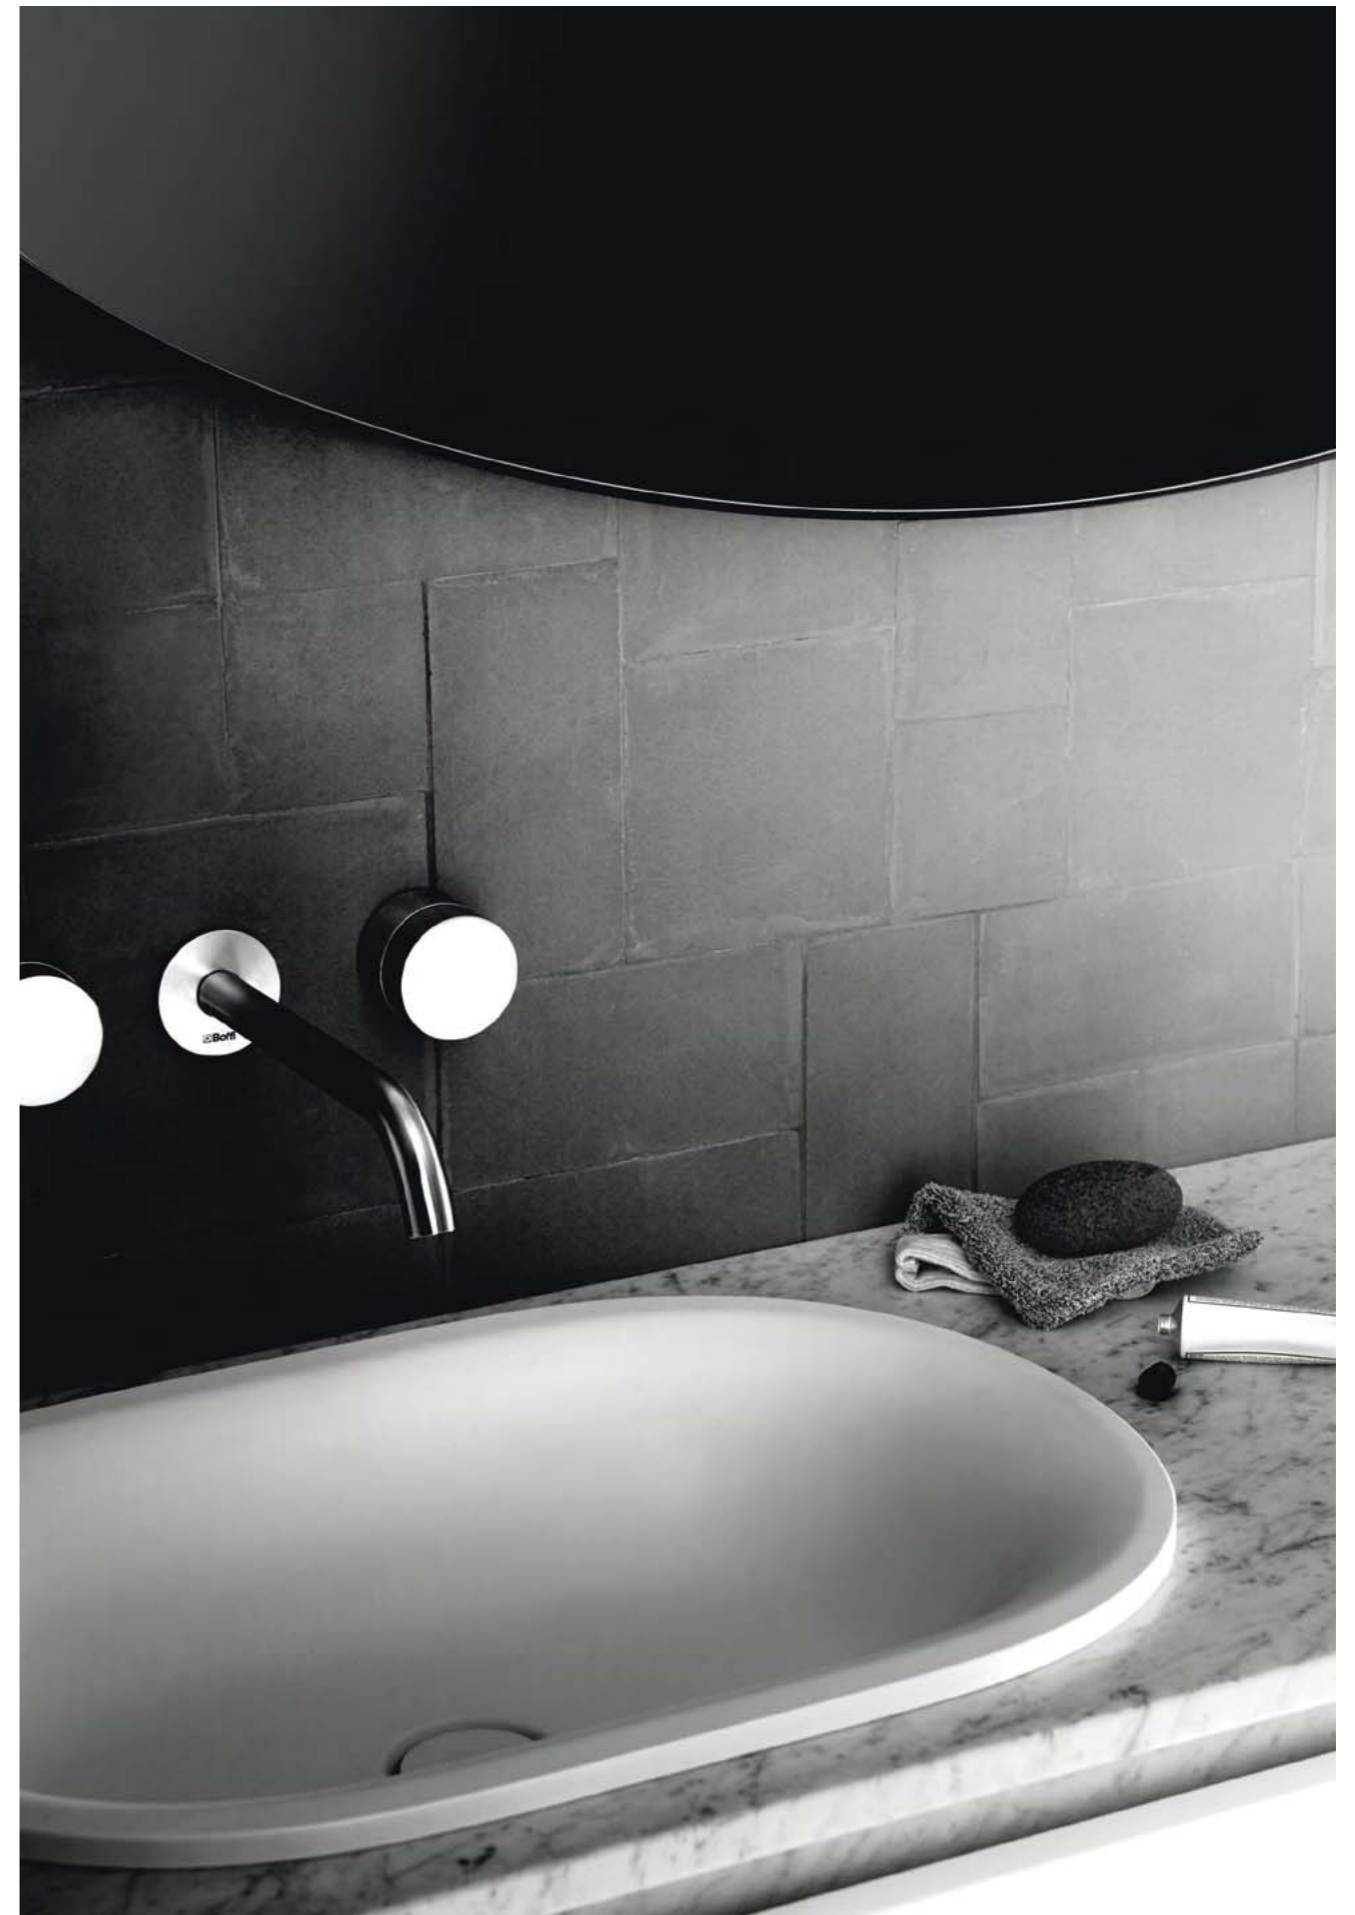

Free Zone / CRS Boffi
cabinets

Sabbia BTM / N. Fukasawa
washbasin

Eclipse / Studiocharlie
wall-mounted taps

Solstice / P. Lissoni
mirror

L.O.P. / CRS Boffi
lamp