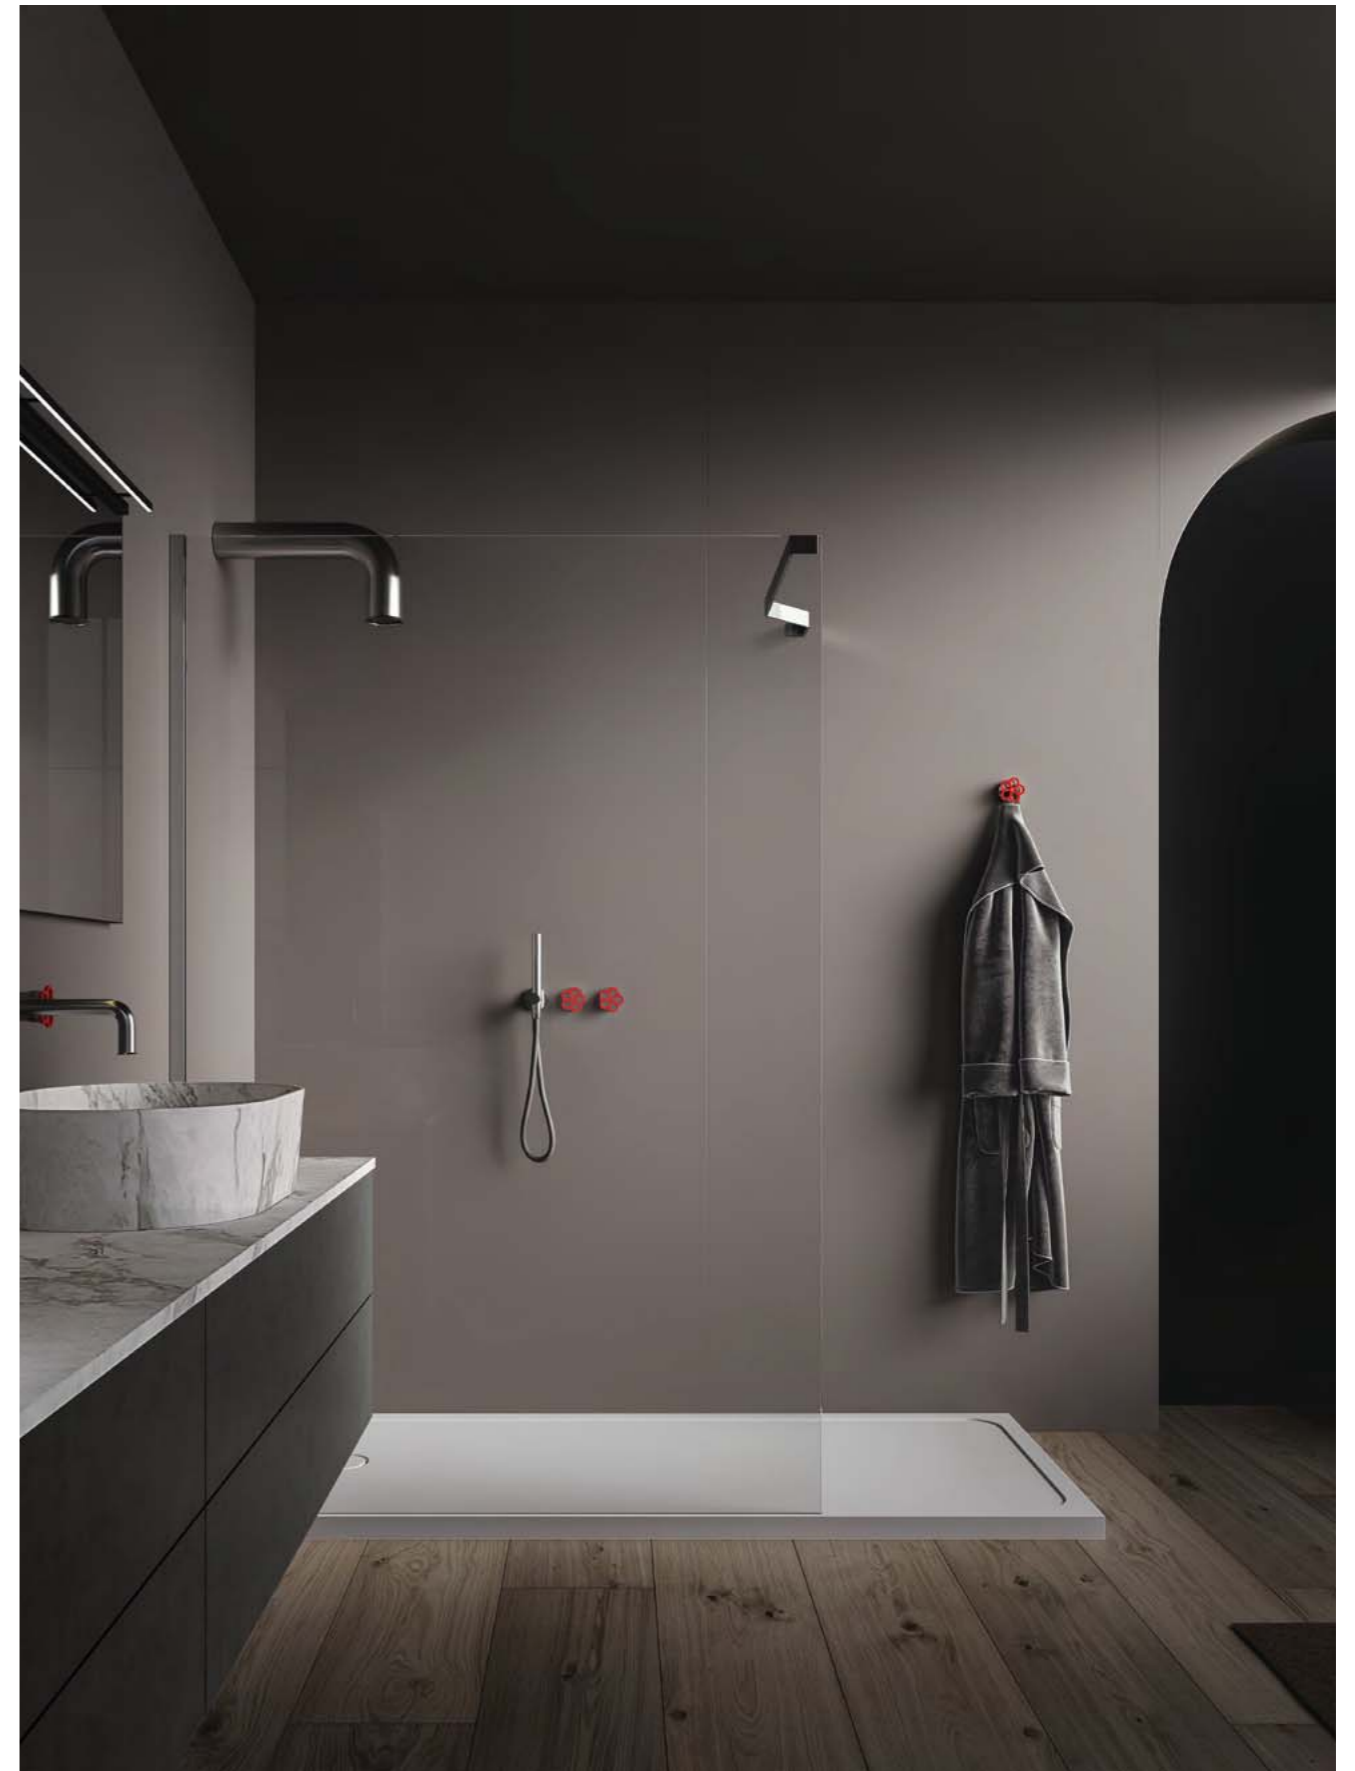

Simple / P. Lissoni + CRS Boffi
cabinets

Sidel Stone / P. Lissoni
washbasins

Wk6 / P. Lissoni
mirror

Giò / CRS Boffi
lamp

Pipe / M. Wanders
wall-mounted washbasin tap, shower head
and wall-mounted shower tap

Ctline / V. Vasilev
modular wall units with shelves

Tape / M. Armani
shower box