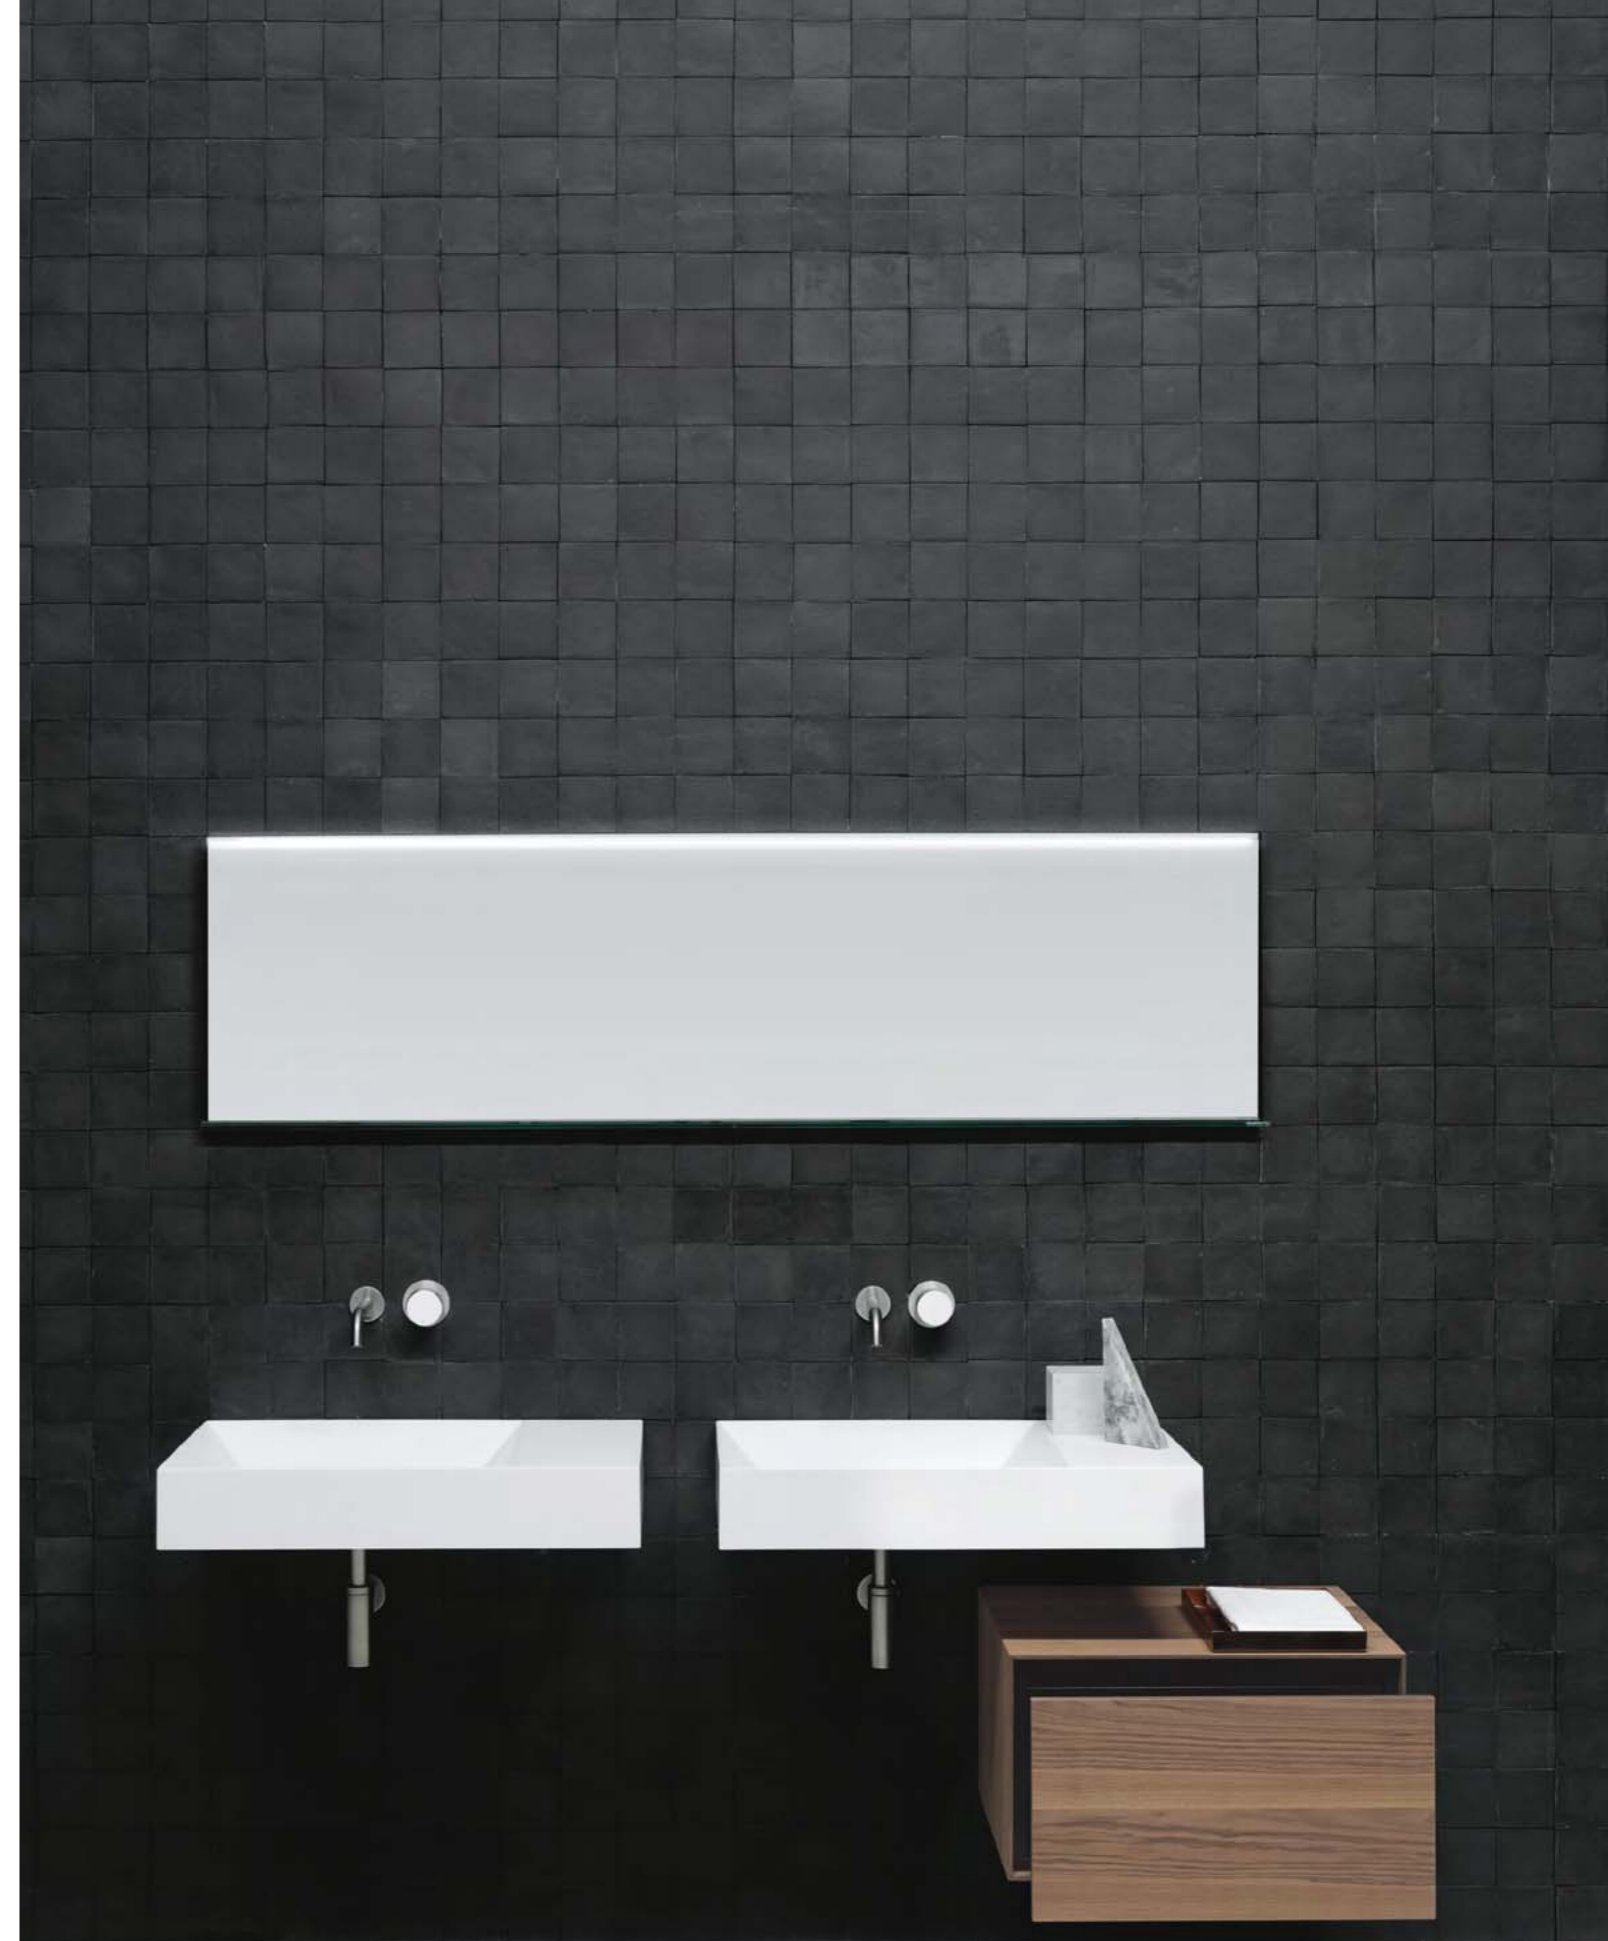

A45 Compact / V. Vasilev
washbasins

Eclipse / Studiocharlie
wall-mounted taps

Flyer / CRS Boffi
cabinets

Ledline / CRS Boffi
mirror