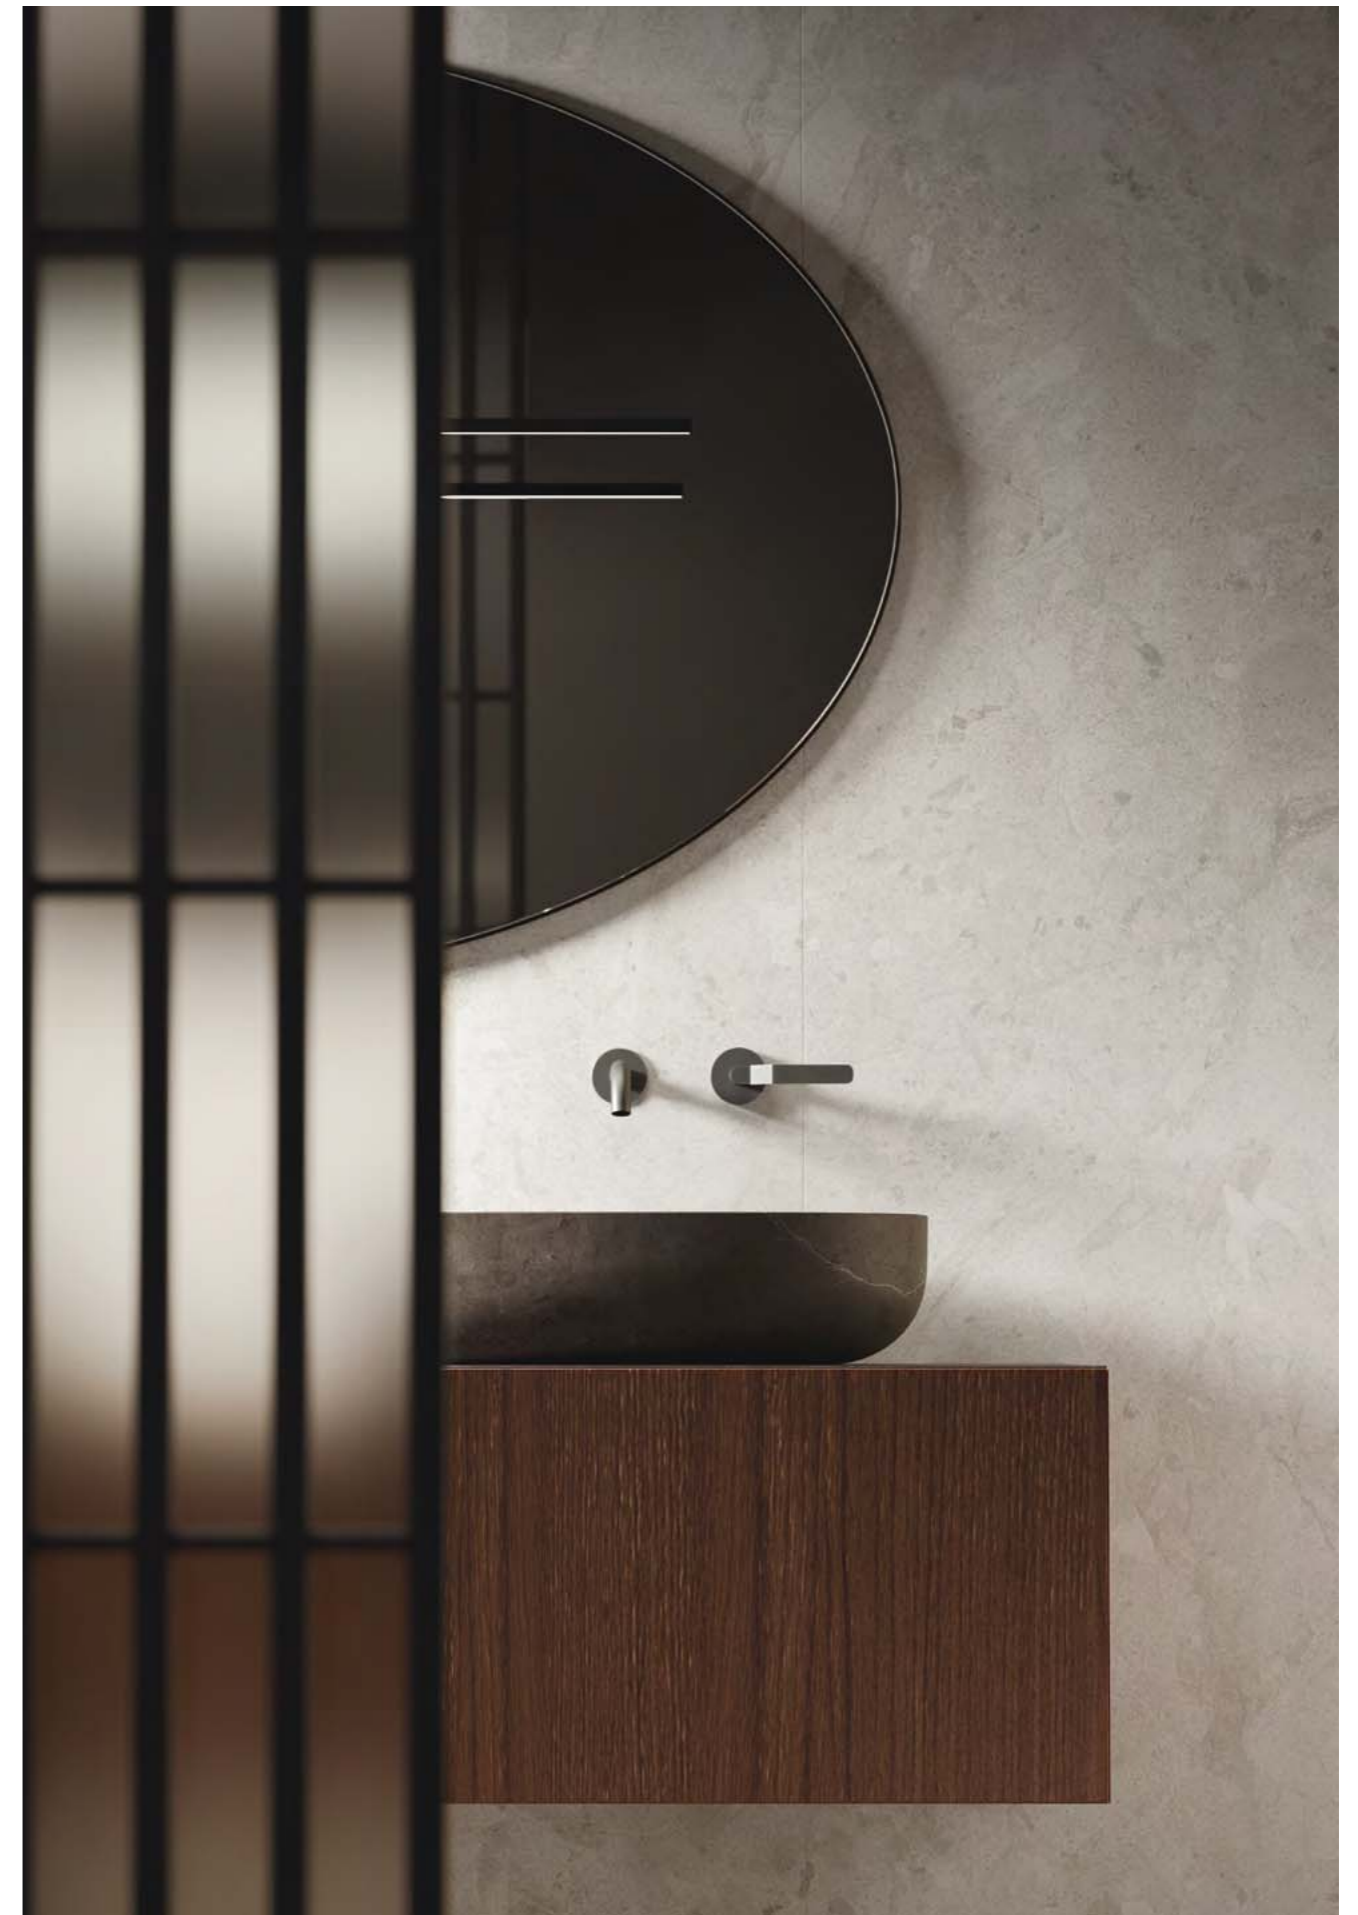

Ctline / V. Vasilev
modular wall units with shelves

SY
NER
GY

I FUMI ST

Claudio Silvestrin

I Fiumi St / C. Silvestrin
cabinets

Iceland Stone / P. Lissoni
washbasins

Garden / P. Lissoni
wall-mounted washbasin taps and
floor-mounted bathtub tap

Solstice / P. Lissoni
mirror

Giò / CRS Boffi
lamp

Iceland / P. Lissoni
bathtub

Sen Pouf / K. Oshiro
De Padova
pouf

I Fiumi St / C. Silvestrin
cabinets

Iceland Stone / P. Lissoni
washbasins

Garden / P. Lissoni
wall-mounted taps

Solstice / P. Lissoni
mirror

Giò / CRS Boffi
lamp

Japo / M. Luca
ADL
doors system

Iceland / P. Lissoni
bathtub

Garden / P. Lissoni
floor-mounted bathtub tap,
wall-mounted shower tap and shower head

Japo / M. Luca
ADL
doors system