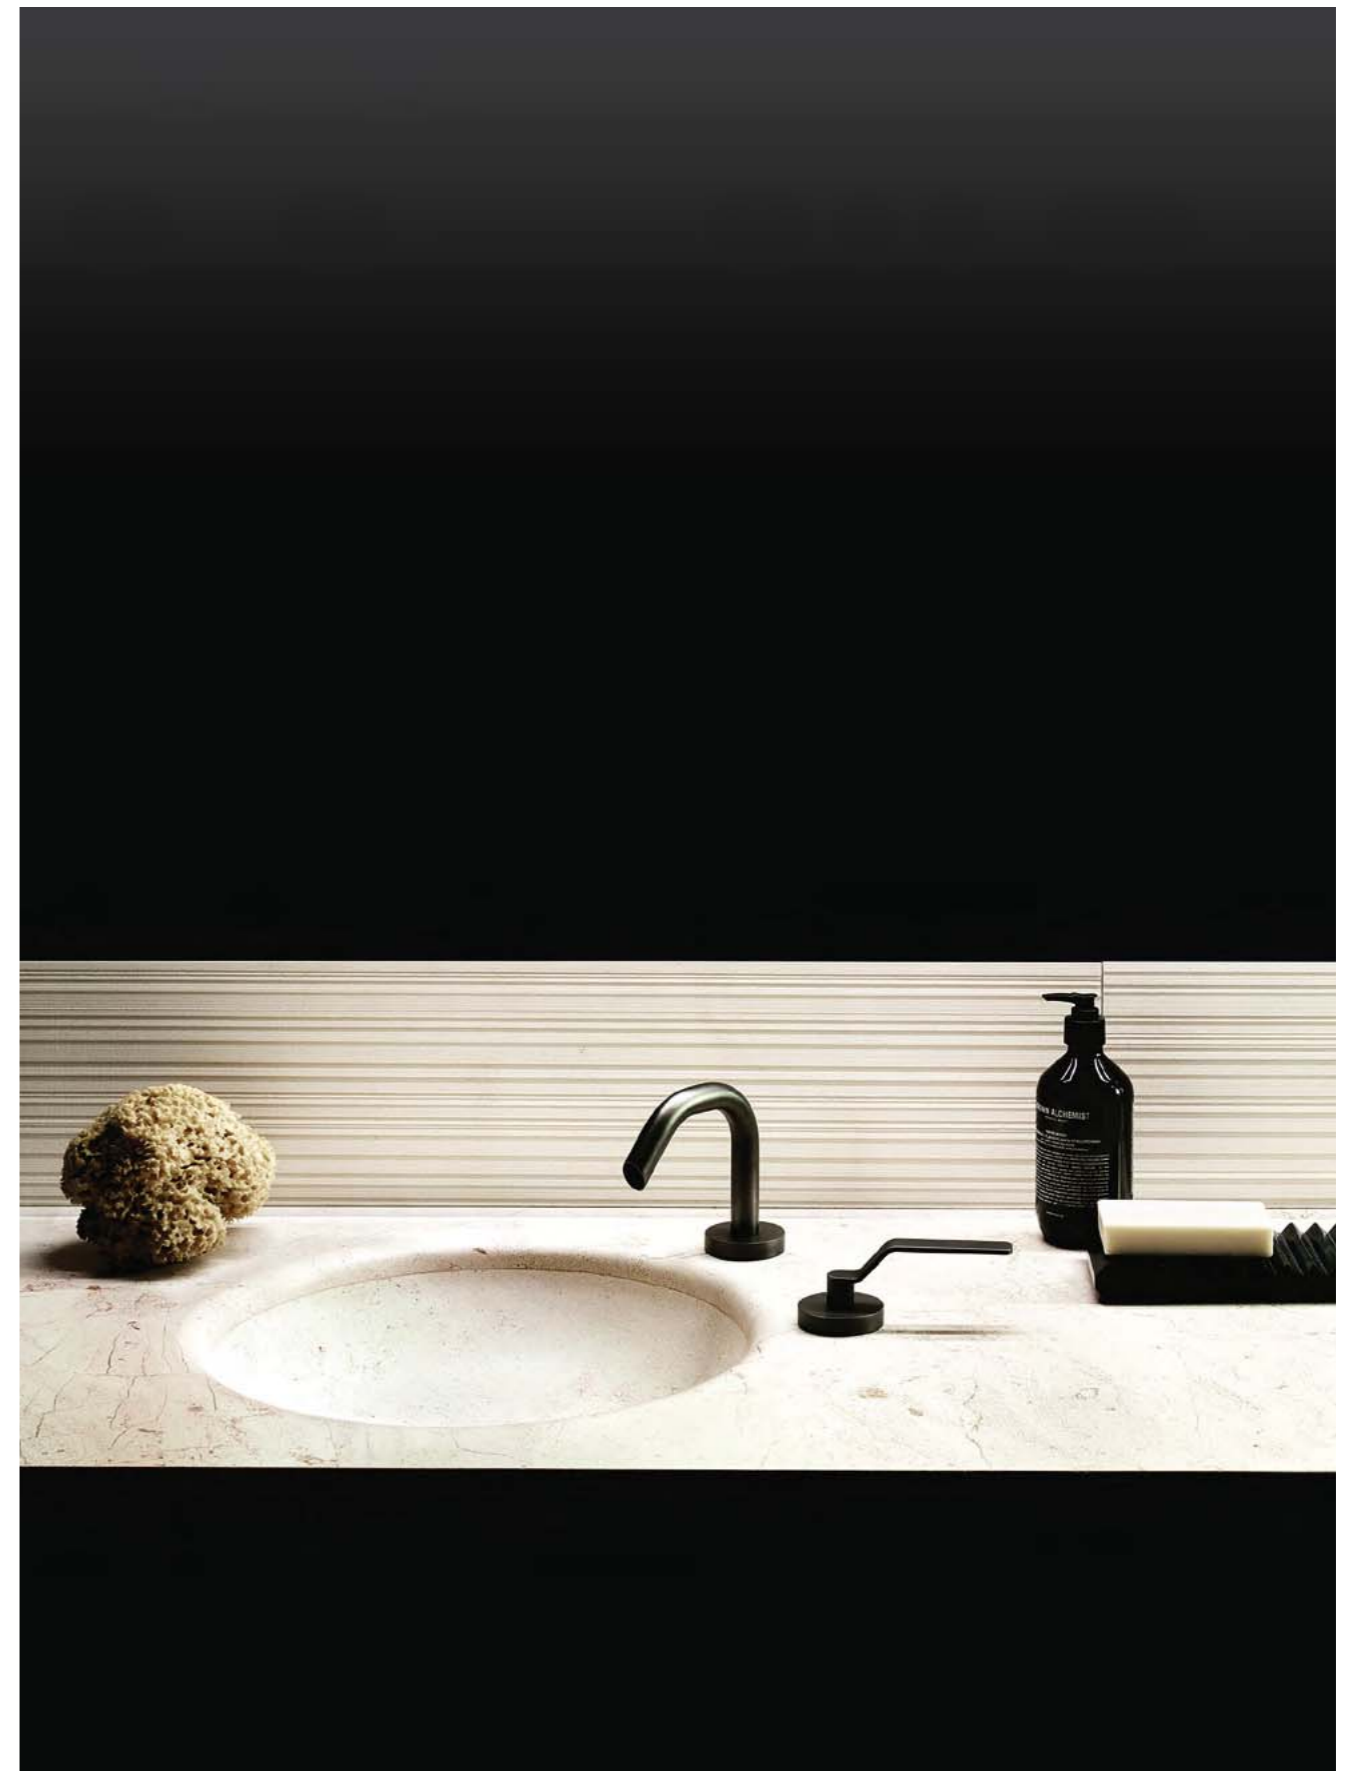

Upper Boiserie / P. Lissoni + CRS Boffi
boiserie

Upper Units / P. Lissoni + CRS Boffi
cabinets

Floe / K. Takeuchi
washbasins

Giò / CRS Boffi
lamp

Garden / P. Lissoni
washbasin taps and shower heads

Eclipse / Studiocharlie
wall-mounted shower taps

Domestici / CRS Boffi
drawer accessories

Po / C. Silvestrin
bathtub

Brompton / P. Lissoni
accessoriable shelving system

Leather Lounge Chair LL04 /
M. Van Severen

De Padova
armchair

Betulla / V. Magistretti
De Padova
low tables