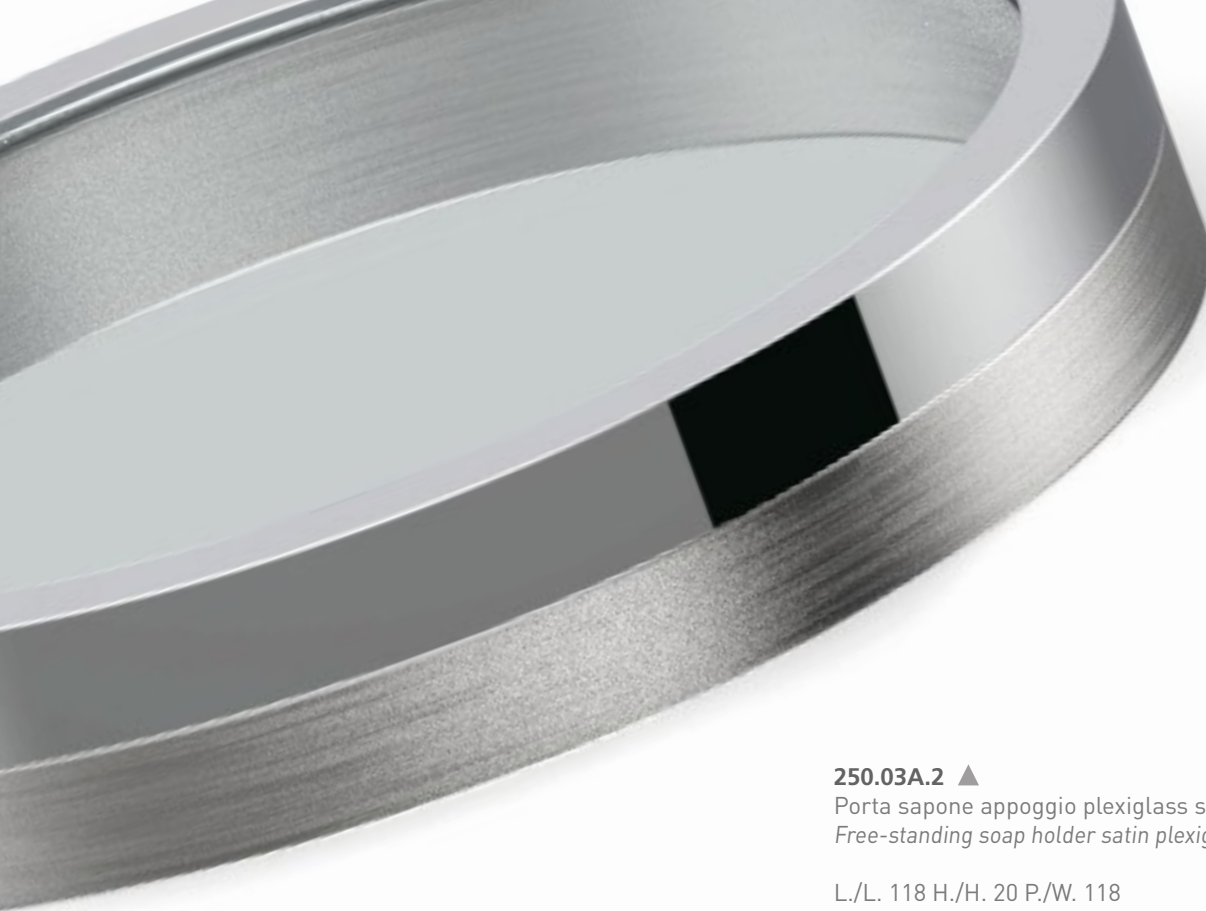

250.03A.2 ▲

Porta sapone appoggio plexiglass satinato
Free-standing soap holder satin plexiglass

L./L. 118 H./H. 20 P./W. 118

F01F16 cromo-oro / *chrome-gold*

F01F18 cromo-nero opaco / *chrome-matt black*

F13F14 ferro invecchiato-cromo nero lucido / *aged iron-black chrome*

F17F09 oro spazzolato-ottone invecchiato / *brushed gold-aged brass*