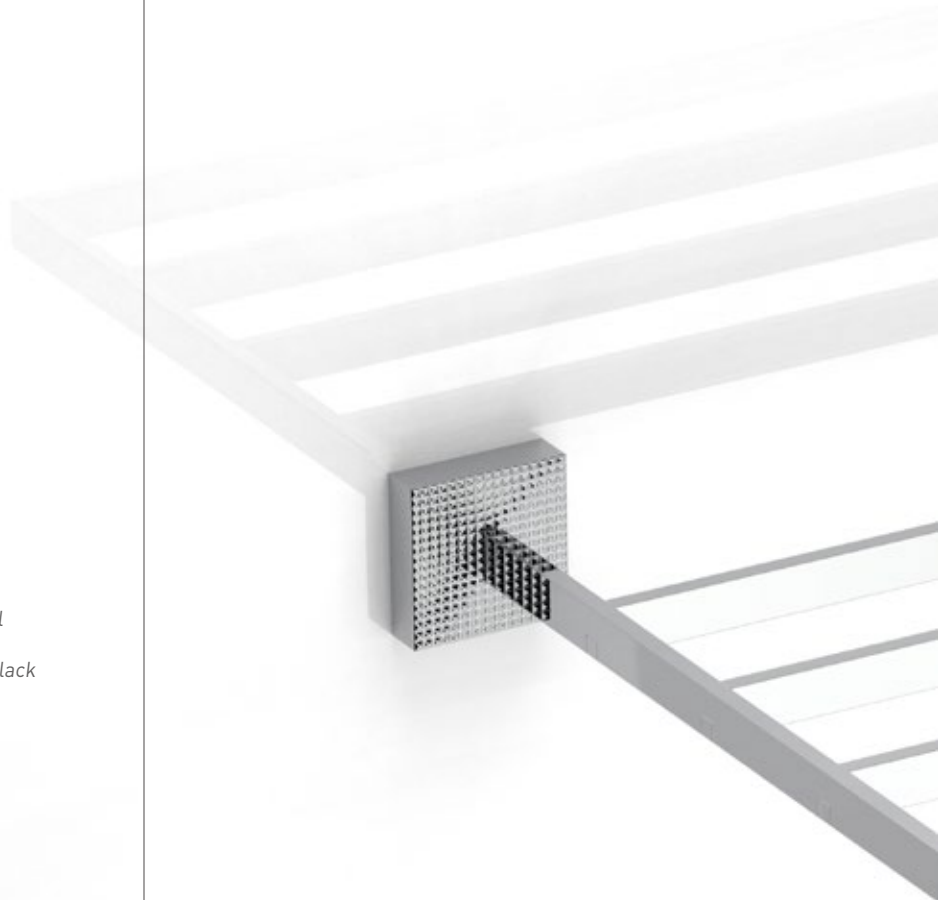

110.742 ►

Porta asciugamano multiplo
Towel rack

L./L. 500 H./H.50 P./W. 280 mm

F01 cromo / *chrome*
F04 nikel fosforo / *phosphor nikel*
F12 bronzo antico / *soft bronze*
F13 ferro invecchiato / *aged iron*
F14 cromo nero lucido / *black chrome*
F18 nero opaco / *matt black*
F21 nero ruggine / *rust black*
F26 PVD oro spazzolato / *PVD brushed gold*
F27 PVD oro satinato / *PVD satin gold*
F32 PVD canna di fucile spazzolato / *PVD brushed gun metal*
F33 PVD canna di fucile satinato / *PVD satin gun metal*
F35 PVD nero assoluto spazzolato / *PVD brushed absolute black*
F36 PVD nero assoluto satinato / *PVD satin absolute black*

110.23 ►

Porta asciugamano snodato
Swivel double arm towel rail

L./L. 341 H./H. 50 P./W. 42 mm

F01 cromo / *chrome*
F04 nikel fosforo / *phosphor nikel*
F12 bronzo antico / *soft bronze*
F13 ferro invecchiato / *aged iron*
F14 cromo nero lucido / *black chrome*
F18 nero opaco / *matt black*
F21 nero ruggine / *rust black*
F26 PVD oro spazzolato / *PVD brushed gold*
F27 PVD oro satinato / *PVD satin gold*
F32 PVD canna di fucile spazzolato / *PVD brushed gun metal*
F33 PVD canna di fucile satinato / *PVD satin gun metal*
F35 PVD nero assoluto spazzolato / *PVD brushed absolute black*
F36 PVD nero assoluto satinato / *PVD satin absolute black*