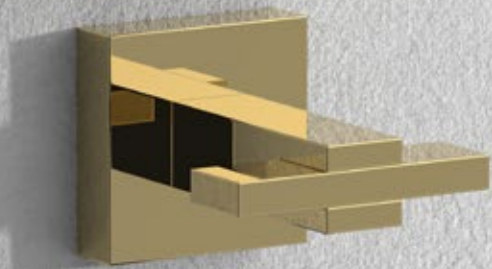

120.07 ▶
Appendiabito
Robe hook

L./L. 50 H./H. 40 P./W. 61 mm

120.01M
Porta bicchiere a muro
Wall-mounted tumbler holder

120.24M
Dispenser a muro
Wall-mounted soap dispenser holder

120.01A
Porta bicchiere appoggio
Free-standing tumbler holder