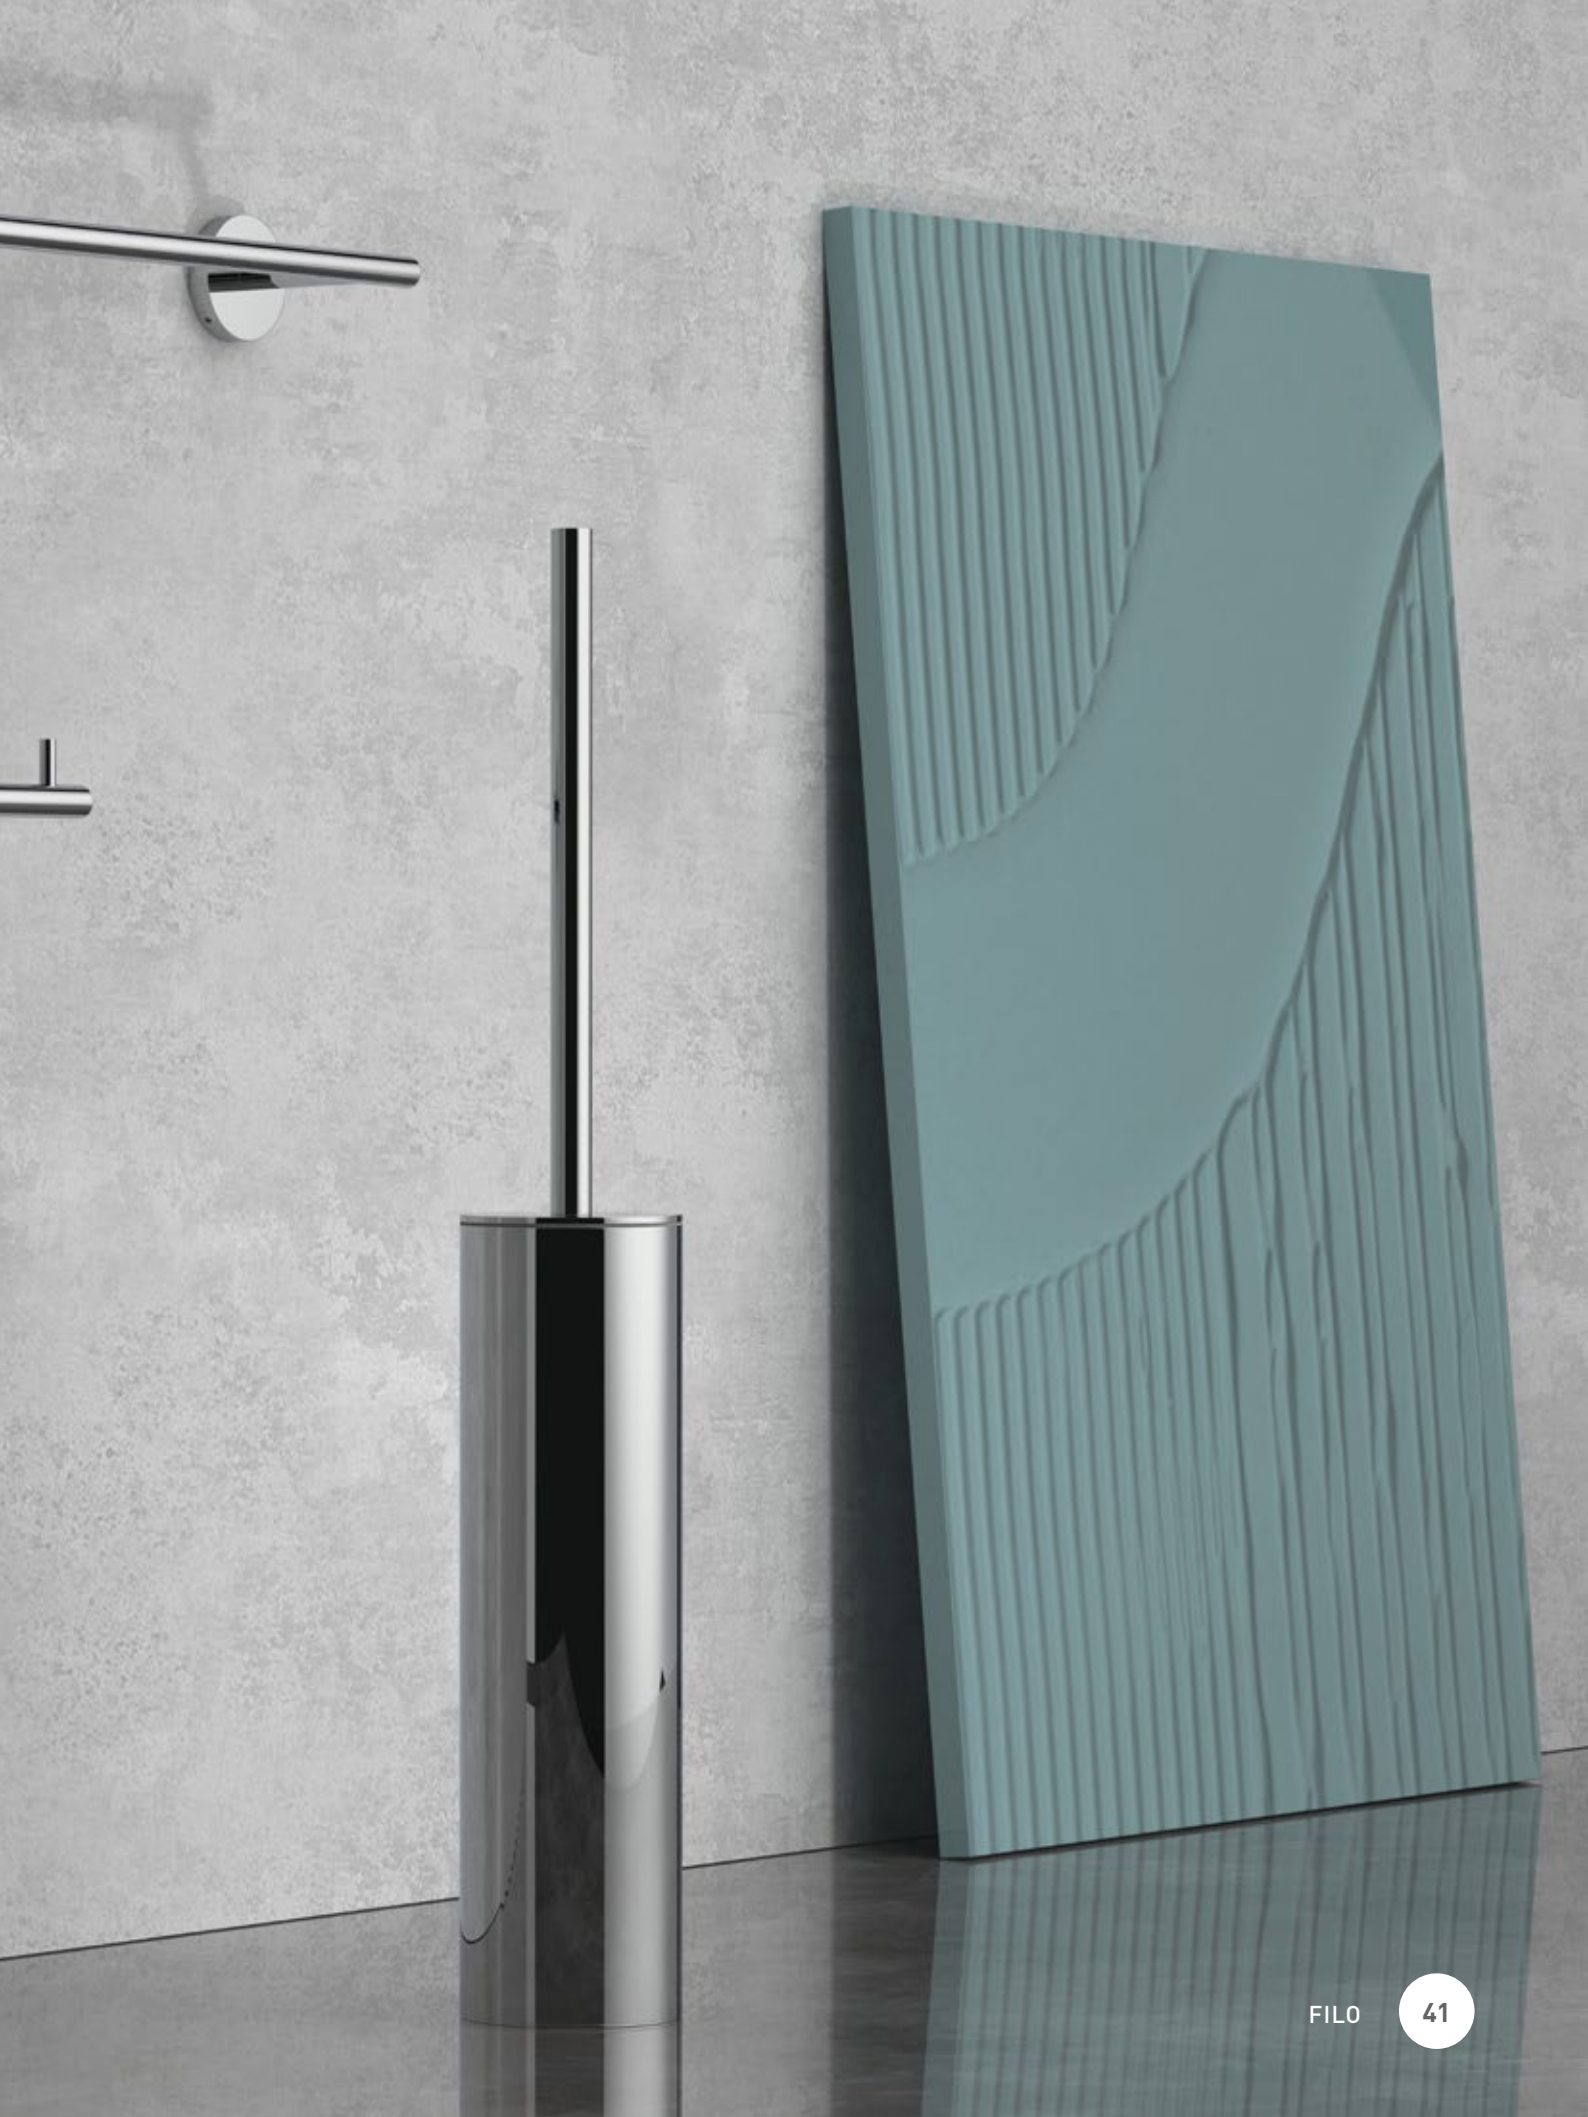

*Minimalist harmony, essential
shapes and simple languages
create a collection where less
is more.*

11

ARTICOLI
ARTICLES

12

FINITURE
FINISHES

40.01M ▶

Specchio tondo ingranditore 2x a muro
doppio braccio senza luce
*Wall-mounted round magnifying mirror 2x
double arms without light*