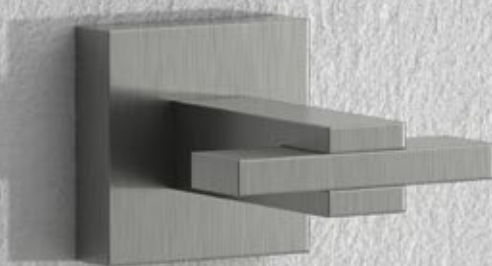

120.07 ▶
Appendiabito
Robe hook

L./L. 50 H./H. 40 P./W. 61 mm

120.01M
Porta bicchiere a muro
Wall-mounted tumbler holder

120.24M
Dispenser a muro
Wall-mounted soap dispenser holder

120.01A
Porta bicchiere appoggio
Free-standing tumbler holder