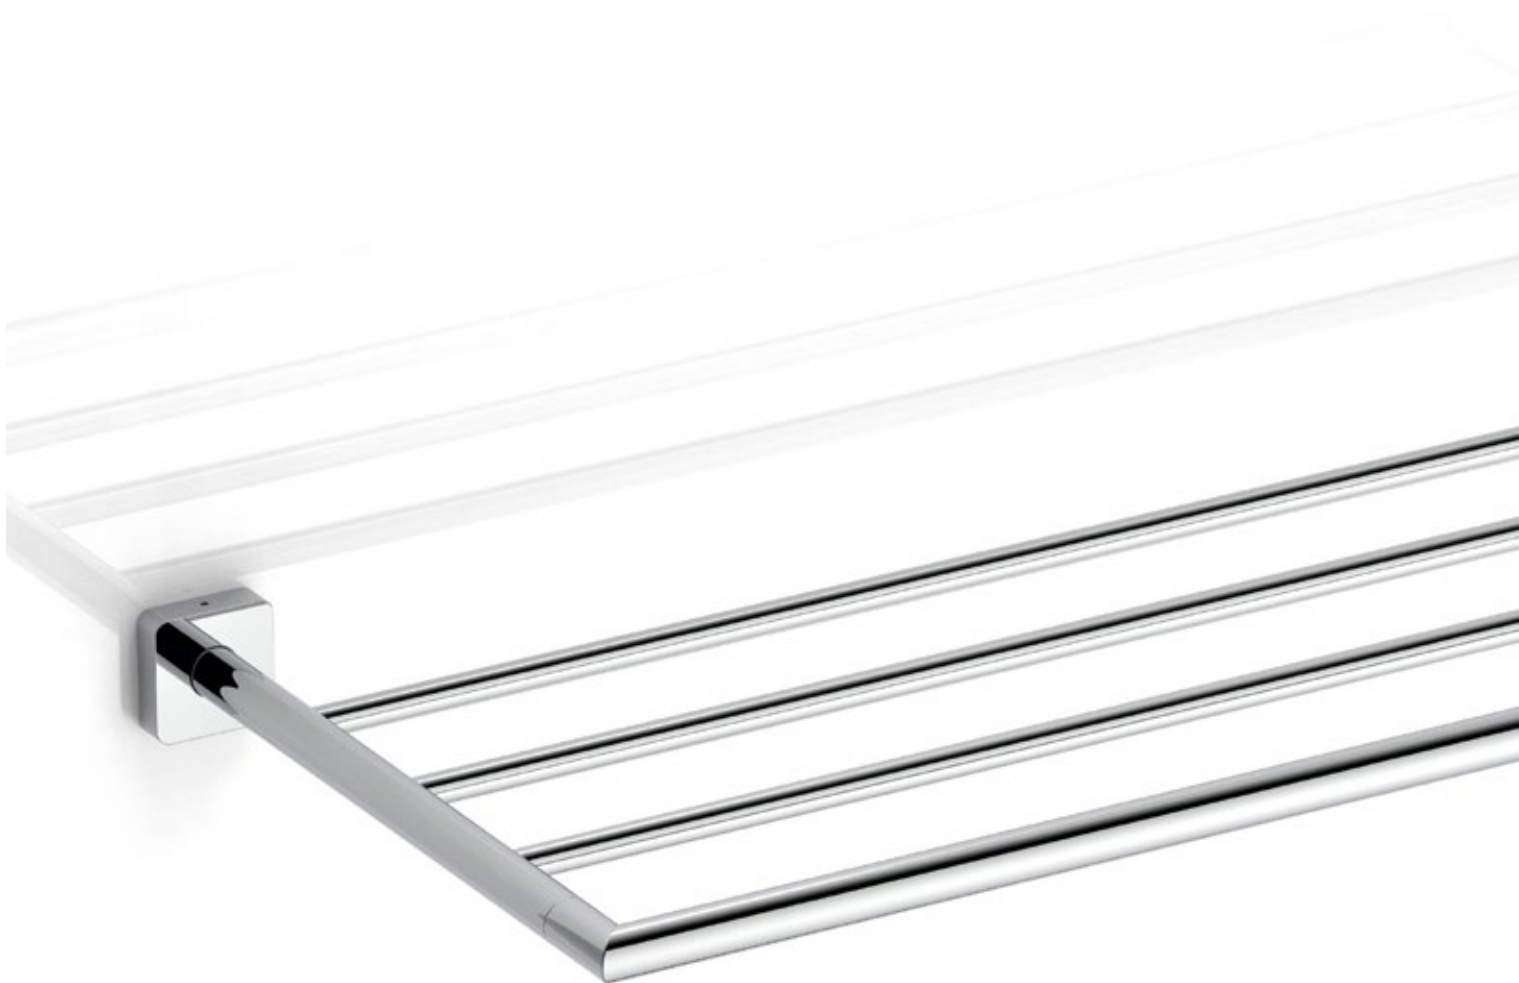

*Opposites attraction.
The power of metal embraces the
purity of glass. Agile shapes and
a touch of originality for a just
whispered sophisticated mood.*

11

ARTICOLI
ARTICLES

10

FINITURE
FINISHES

220.23 ▶

Porta asciugamano snodato
Swivel double arm towel rail