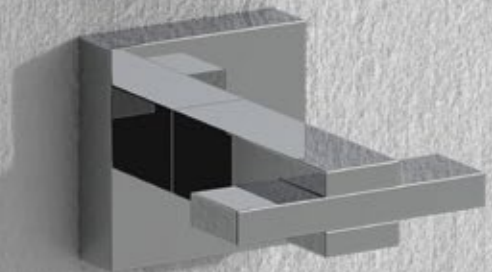

120.07 ▶
Appendiabito
Robe hook

L./L. 50 H./H. 40 P./W. 61 mm

120.01M
Porta bicchiere a muro
Wall-mounted tumbler holder

120.24M
Dispenser a muro
Wall-mounted soap dispenser holder

120.01A
Porta bicchiere appoggio
Free-standing tumbler holder