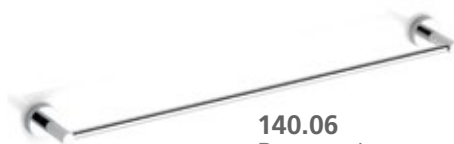

140.18M
Specchio ingranditore 2x a muro
braccio singolo senza luce
*Wall-mounted magnifying mirror
2x single arm without light*

140.06
Porta asciugamano cm. 59
Towel rail cm. 59