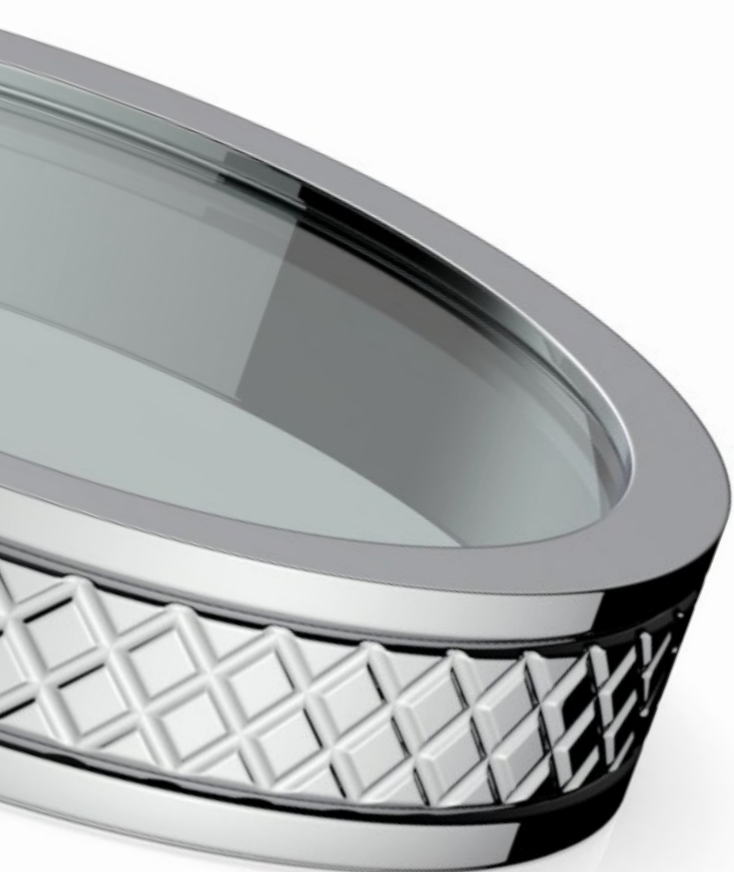

290.03A.2 ◀

Porta sapone appoggio plexiglass satinato
Free-standing soap holder satin plexiglass

L./L. 117 H./H. 26 P./W. 117

F01 cromo / *chrome*
F13 ferro invecchiato / *aged iron*
F14 cromo nero lucido / *black chrome*
F18 nero opaco / *matt black*
F01F18 cromo-nero opaco / *chrome-matt black*
F13F14 ferro invecchiato-cromo nero lucido / *aged iron-black chrome*
F17F09 oro spazzolato-ottone invecchiato / *brushed gold-aged brass*

290.01A ▶

Porta bicchiere appoggio
Free-standing tumbler holder

L./L. 65 H./H. 131 P./W. 65

F01 cromo / *chrome*
F13 ferro invecchiato / *aged iron*
F14 cromo nero lucido / *black chrome*
F18 nero opaco / *matt black*
F01F18 cromo-nero opaco / *chrome-matt black*
F13F14 ferro invecchiato-cromo nero lucido / *aged iron-black chrome*
F17F09 oro spazzolato-ottone invecchiato / *brushed gold-aged brass*