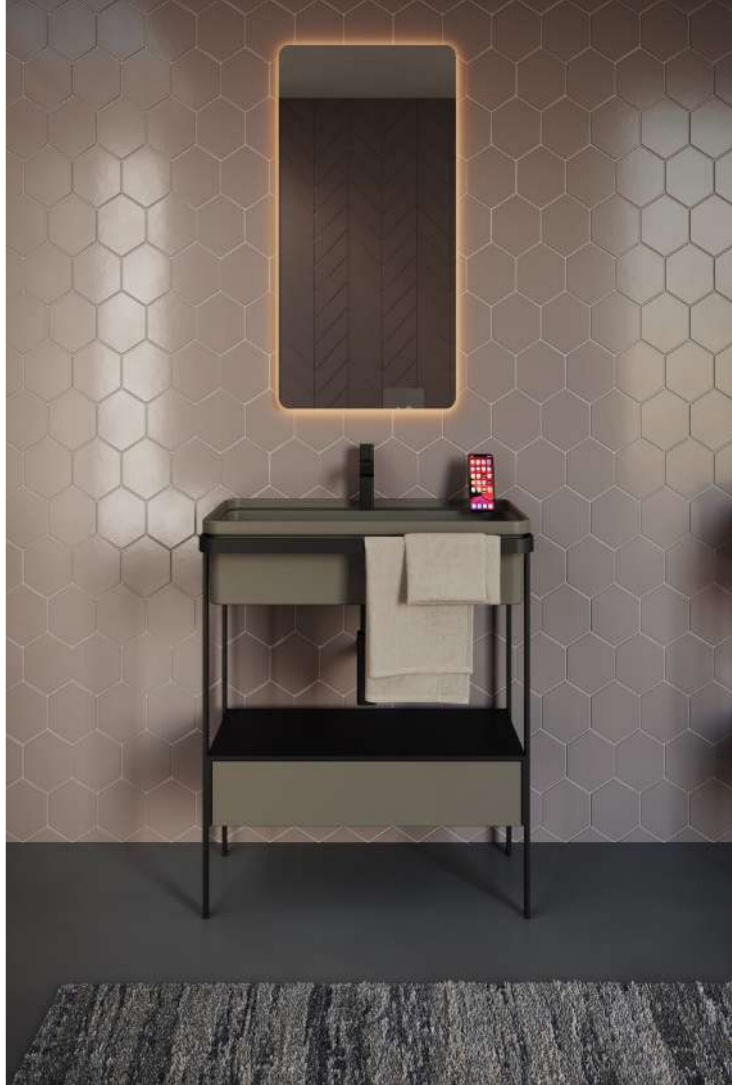

pilö

PILO' 80 DRAWER

PILO' 80 OBJECT HOLDER SHELF

grafite

PILO' 50 DRAWER

PILO' 50 OBJECT HOLDER SHELF

PILO' 80/50/45 WALL-HUNG

beige

celeste

sabbia

verde

caffè

rosa

PILO' SHELF IN SOLID TEAK WOOD

www.sdr ceramiche.it