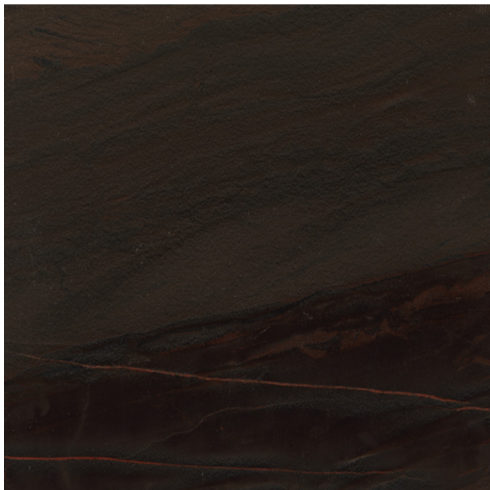

Antolini® elegant brown
natural quartzite
A - B - C - D - E - F