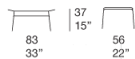

B157NA - B157NC