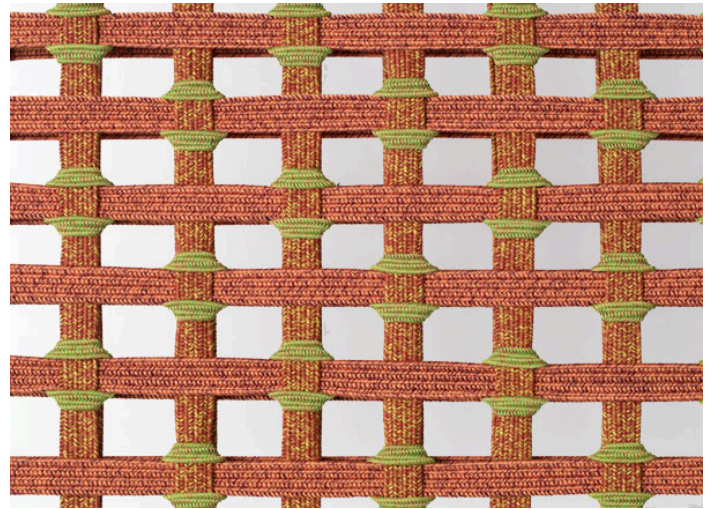

Pouf with fixed upholstery, directly hand woven onto the structure.

The series Telar also includes an armchair, a low chair, a chair with and without armrests, a two-seater sofa, a chaise longue and a sun bed.

**Structure:** AISI 316 stainless steel, gloss varnished (reference colours: Mano Lucida wood sample collection), plastic spacers.

**Upholstery:** fixed, hand woven with elastic belts of different dimensions covered with a braid in Rope yarn.

**Awards:**

Telar series has been awarded with the RED DOT BEST OF THE BEST 2020.

Telar series has been finalist for the NYCxDESIGN AWARDS 2020.

B157NA - B157NC

intreccio/weave 1A

intreccio/weave 3B